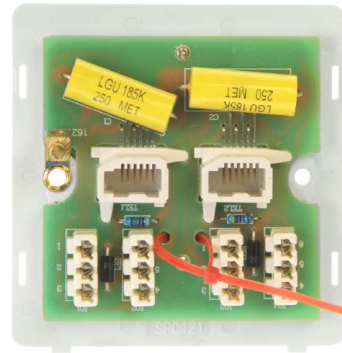

Product Code: SFAB121BK

Luckinslive 435690645

Description: Twin Telephone Outlet (Master)

**General Information**

Dimensions (mm)	86 (W) x 86 (H) x 30 (D)	
Insert Dimensions (mm)	82.5 (W) x 82.5 (H) x 2.5 (D)	
Plate Dimensions (mm)	86 (W) x 86 (H) x 4 (D)	
Plate Fixing Centres - Horizontal (mm)	60.3	
Style	Screwless Complete	
Finish	Antique Brass	
Insert Colour	Black	
Compatible Cover Plate	SCP121#	
Materials	Cover Plate: Stainless Steel	Insert: Polycarbonate
	Rear Housing: Polycarbonate	Terminals: Brass
Anti Microbial Certified	No	
Termination Type	IDC	
Shielded	No	
Minimum Back Box Depth (mm)	25	
Ingress Protection	IP20	
Operational Temperature (°C)	-5 to +40	
Warranty (Years)	20	Warranty - Electronics (Years) 2