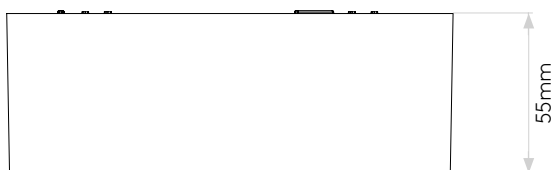

Please note that some dimensions may vary slightly due to manufacturing tolerances, this includes cable entry and fixing holes

Veillez noter que certaines dimensions peuvent varier légèrement en raison des tolérances de fabrication, y compris l'entrée de câble et les trous de fixation.

Bitte beachten Sie, dass die Maße Fertigungstoleranzen unterliegen und daher in geringem Umfang von der angegebenen Größe abweichen können. Dies gilt auch für Kabeingänge und Befestigungslöcher.

Si prega notare che possono esserci piccole variazioni in alcune dimensioni dovute alle tolleranze di produzione, queste includono l'ingresso del cavo e i fori di fissaggio.