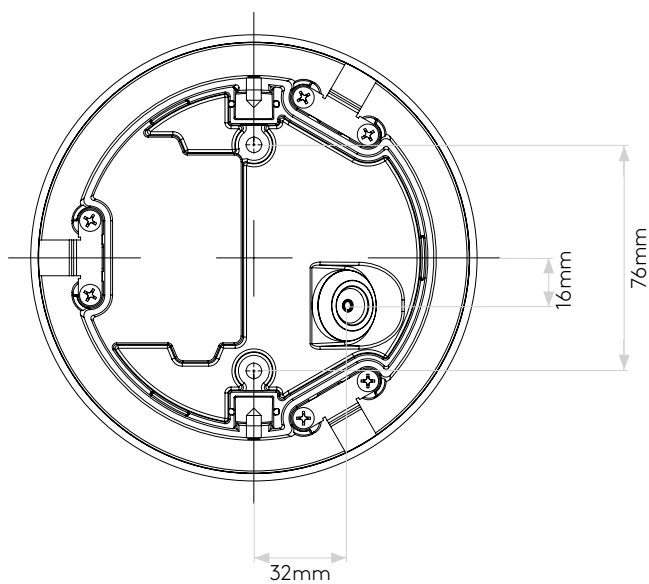

Please note that some dimensions may vary slightly due to manufacturing tolerances, this includes cable entry and fixing holes

Veillez noter que certaines dimensions peuvent varier légèrement en raison des tolérances de fabrication, y compris l'entrée de câble et les trous de fixation.

Bitte beachten Sie, dass die Maße Fertigungstoleranzen unterliegen und daher in geringem Umfang von der angegebenen Größe abweichen können. Dies gilt auch für Kabeingänge und Befestigungslöcher.

Si prega notare che possono esserci piccole variazioni in alcune dimensioni dovute alle tolleranze di produzione, queste includono l'ingresso del cavo e i fori di fissaggio.