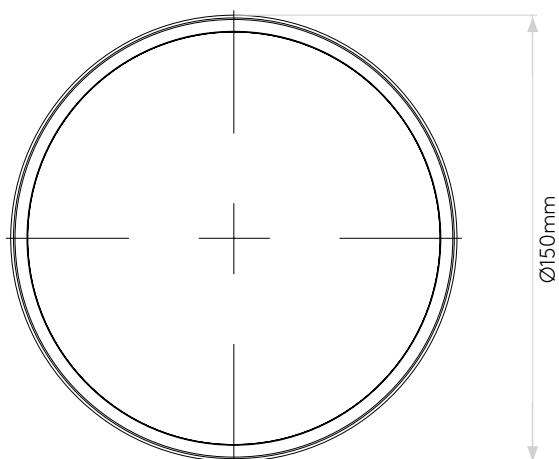

Please note that some dimensions may vary slightly due to manufacturing tolerances, this includes cable entry and fixing holes

Veillez noter que certaines dimensions peuvent varier légèrement en raison des tolérances de fabrication, y compris l'entrée de câble et les trous de fixation.

Bitte beachten Sie, dass die Maße Fertigungstoleranzen unterliegen und daher in geringem Umfang von der angegebenen Größe abweichen können. Dies gilt auch für Kabeingänge und Befestigungslöcher.

Si prega notare che possono esserci piccole variazioni in alcune dimensioni dovute alle tolleranze di produzione, queste includono l'ingresso del cavo e i fori di fissaggio.