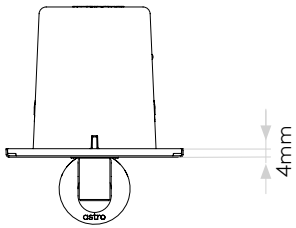

Please note that some dimensions may vary slightly due to manufacturing tolerances, this includes cable entry and fixing holes

Veillez noter que certaines dimensions peuvent varier légèrement en raison des tolérances de fabrication, y compris l'entrée de câble et les trous de fixation.

Bitte beachten Sie, dass die Maße Fertigungstoleranzen unterliegen und daher in geringem Umfang von der angegebenen Größe abweichen können. Dies gilt auch für Kabeingänge und Befestigungslöcher.

Si prega notare che possono esserci piccole variazioni in alcune dimensioni dovute alle tolleranze di produzione, queste includono l'ingresso del cavo e i fori di fissaggio.