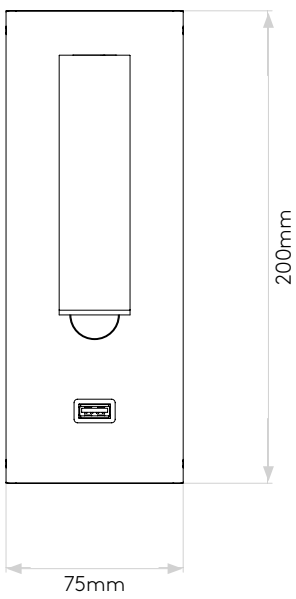

Please note that some dimensions may vary slightly due to manufacturing tolerances, this includes cable entry and fixing holes

Veillez noter que certaines dimensions peuvent varier légèrement en raison des tolérances de fabrication, y compris l'entrée de câble et les trous de fixation.

Bitte beachten Sie, dass die Maße Fertigungstoleranzen unterliegen und daher in geringem Umfang von der angegebenen Größe abweichen können. Dies gilt auch für Kabeingänge und Befestigungslöcher.

Si prega notare che possono esserci piccole variazioni in alcune dimensioni dovute alle tolleranze di produzione, queste includono l'ingresso del cavo e i fori di fissaggio.