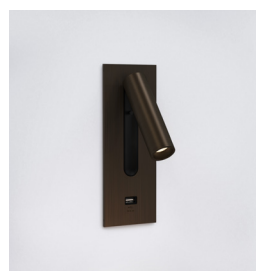

CODE: 1215085
FINISH: BRONZE