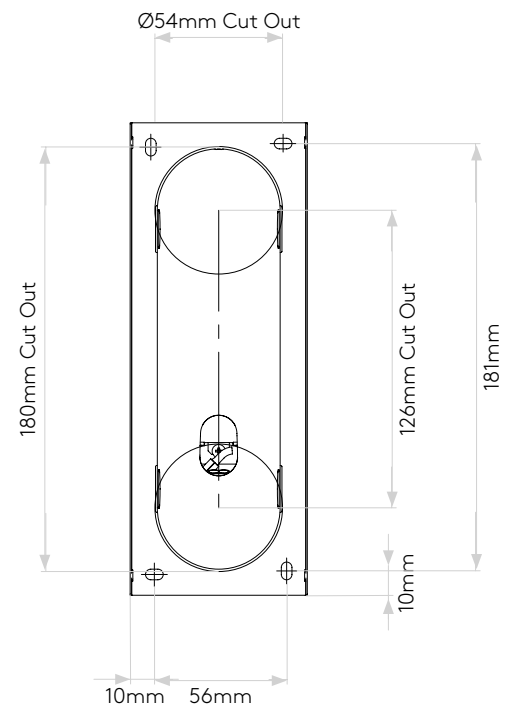

Please note that some dimensions may vary slightly due to manufacturing tolerances, this includes cable entry and fixing holes

Veillez noter que certaines dimensions peuvent varier légèrement en raison des tolérances de fabrication, y compris l'entrée de câble et les trous de fixation.

Bitte beachten Sie, dass die Maße Fertigungstoleranzen unterliegen und daher in geringem Umfang von der angegebenen Größe abweichen können. Dies gilt auch für Kabeingänge und Befestigungslöcher.

Si prega notare che possono esserci piccole variazioni in alcune dimensioni dovute alle tolleranze di produzione, queste includono l'ingresso del cavo e i fori di fissaggio.