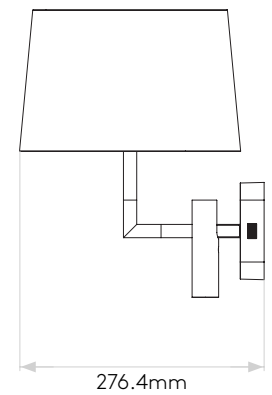

Product Elevations

astro

With Tapered Round 250 Shade