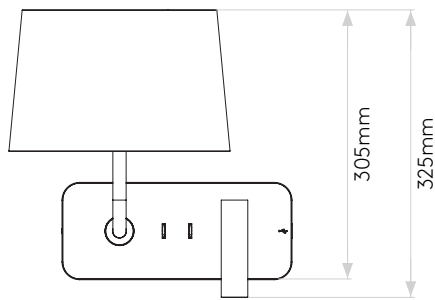

Product Elevations

astro

With Tapered Round 250 Shade