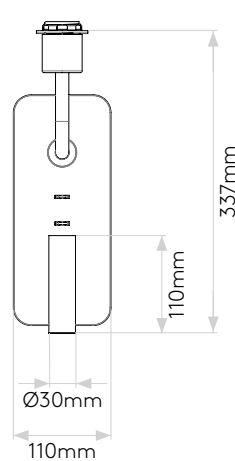

Side By Side Grande USB

astro

General

Location:	Interior
Class:	CE (Class I)
Ip Rating:	IP20
Bathroom Zone:	Zone 3
Driver Required:	No
Installation Orientation:	Wall Mount-Horizontal or Vertical
Main Material:	Metal - Zinc
Dimensions (mm):	H: 207 W: 260 D: 174
Cut Out Hole :	-
Recess Depth (mm):	-
Fire Rating:	-
Cable Length (mm):	-
Gross Weight (kg):	1.87

Main Lamp

Light Source:	LED E27/ES
Wattage:	12W Max
Lamp Included:	-
Maximum Lamp Length (mm):	118
Luminous Flux (lm):	Lamp Dependent
Colour Temp (K):	Lamp Dependent
Cri (Ra)	Lamp Dependent
Macadam Ellipse:	Lamp Dependent
Tilt Adjustable Angle (°):	-
Rotation Adjustable Angle (°):	-
Lifetime (hrs):	Lamp Dependent
Beam Angle (°):	Lamp Dependent

With Tapered Round 250 Shade

Without Shade

Please note that some dimensions may vary slightly due to manufacturing tolerances, this includes cable entry and fixing holes

Veillez noter que certaines dimensions peuvent varier légèrement en raison des tolérances de fabrication, y compris l'entrée de câble et les trous de fixation.