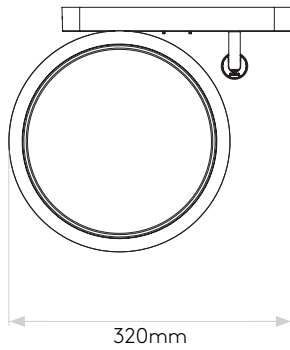

Side By Side Grande USB

astro

General

Location:	Interior
Class:	CE (Class I)
Ip Rating:	IP20
Bathroom Zone:	Zone 3
Driver Required:	No
Installation Orientation:	Wall Mount-Horizontal or Vertical
Main Material:	Metal - Zinc
Dimensions (mm):	H: 207 W: 260 D: 174
Cut Out Hole :	-
Recess Depth (mm):	-
Fire Rating:	-
Cable Length (mm):	-
Gross Weight (kg):	1.87

Main Lamp

Light Source:	LED E27/ES
Wattage:	12W Max
Lamp Included:	-
Maximum Lamp Length (mm):	118
Luminous Flux (lm):	Lamp Dependent
Colour Temp (K):	Lamp Dependent
Cri (Ra)	Lamp Dependent
Macadam Ellipse:	Lamp Dependent
Tilt Adjustable Angle (°):	-
Rotation Adjustable Angle (°):	-
Lifetime (hrs):	Lamp Dependent
Beam Angle (°):	Lamp Dependent

With Tapered Round 250 Shade

Without Shade

Please note that some dimensions may vary slightly due to manufacturing tolerances, this includes cable entry and fixing holes

Veillez noter que certaines dimensions peuvent varier légèrement en raison des tolérances de fabrication, y compris l'entrée de câble et les trous de fixation.