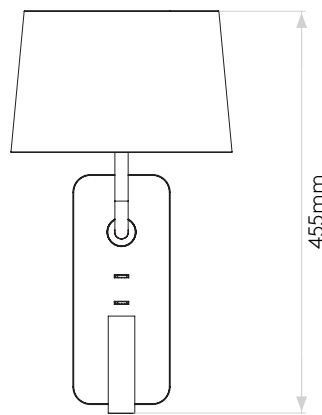

Product Elevations

astro

With Tapered Round 250 Shade