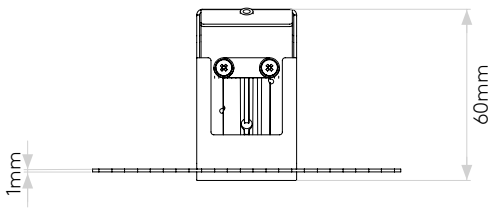

Please note that some dimensions may vary slightly due to manufacturing tolerances, this includes cable entry and fixing holes

Veillez noter que certaines dimensions peuvent varier légèrement en raison des tolérances de fabrication, y compris l'entrée de câble et les trous de fixation.

Bitte beachten Sie, dass die Maße Fertigungstoleranzen unterliegen und daher in geringem Umfang von der angegebenen Größe abweichen können. Dies gilt auch für Kabeleingänge und Befestigungslöcher.

Si prega notare che possono esserci piccole variazioni in alcune dimensioni dovute alle tolleranze di produzione, queste includono l'ingresso del cavo e i fori di fissaggio.