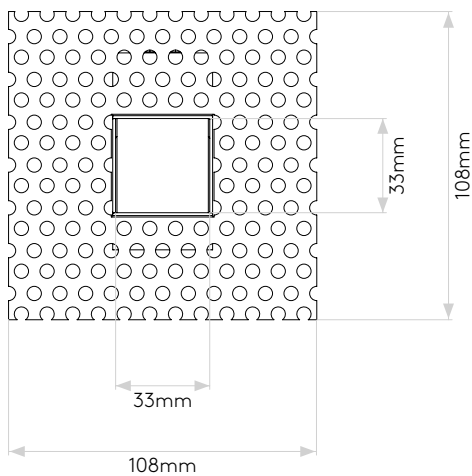

Please note that some dimensions may vary slightly due to manufacturing tolerances, this includes cable entry and fixing holes

Veillez noter que certaines dimensions peuvent varier légèrement en raison des tolérances de fabrication, y compris l'entrée de câble et les trous de fixation.

Bitte beachten Sie, dass die Maße Fertigungstoleranzen unterliegen und daher in geringem Umfang von der angegebenen Größe abweichen können. Dies gilt auch für Kabeleingänge und Befestigungslöcher.

Si prega notare che possono esserci piccole variazioni in alcune dimensioni dovute alle tolleranze di produzione, queste includono l'ingresso del cavo e i fori di fissaggio.