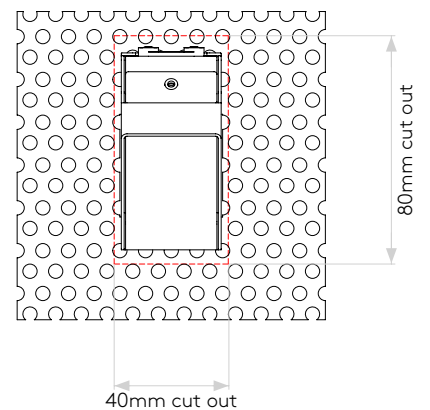

Please note that some dimensions may vary slightly due to manufacturing tolerances, this includes cable entry and fixing holes

Veillez noter que certaines dimensions peuvent varier légèrement en raison des tolérances de fabrication, y compris l'entrée de câble et les trous de fixation.

Bitte beachten Sie, dass die Maße Fertigungstoleranzen unterliegen und daher in geringem Umfang von der angegebenen Größe abweichen können. Dies gilt auch für Kabeleingänge und Befestigungslöcher.

Si prega notare che possono esserci piccole variazioni in alcune dimensioni dovute alle tolleranze di produzione, queste includono l'ingresso del cavo e i fori di fissaggio.