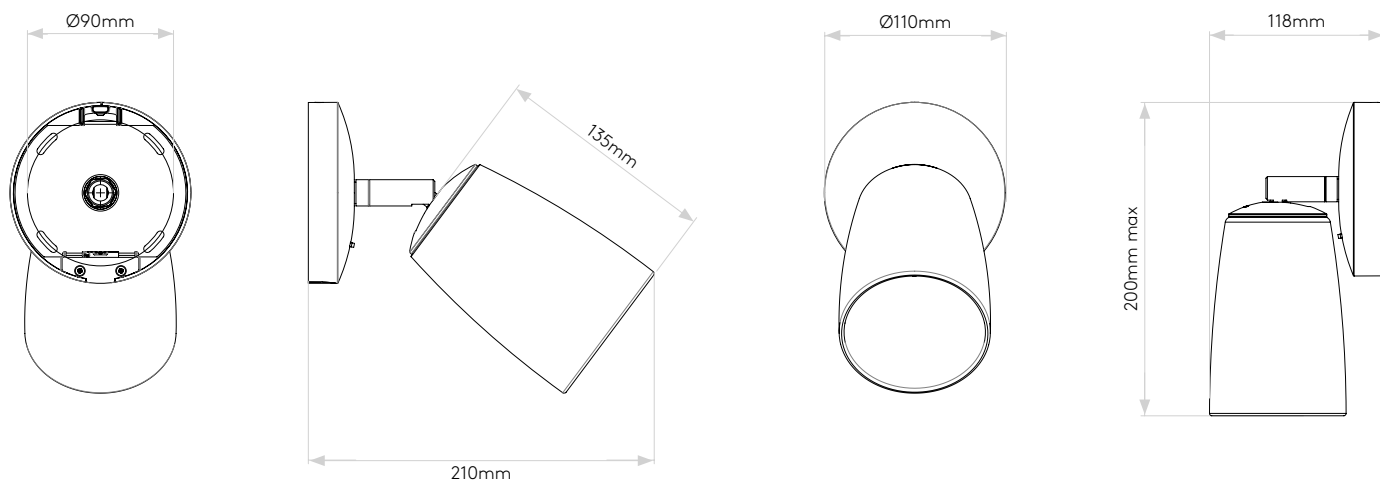

Please note that some dimensions may vary slightly due to manufacturing tolerances, this includes cable entry and fixing holes

Veuillez noter que certaines dimensions peuvent varier légèrement en raison des tolérances de fabrication, y compris l'entrée de câble et les trous de fixation.

Bitte beachten Sie, dass die Maße Fertigungstoleranzen unterliegen und daher in geringem Umfang von der angegebenen Größe abweichen können. Dies gilt auch für Kabeleingänge und Befestigungslöcher.

Si prega notare che possono esserci piccole variazioni in alcune dimensioni dovute alle tolleranze di produzione, queste includono l'ingresso del cavo e i fori di fissaggio.