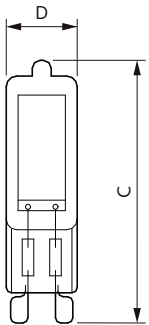

CorePro LEDcapsule MV

Energy consumption kWh/1,000 hours	2 kWh
Product Data	
Full product code	871869973500500
Order product name	CorePro LEDcapsule 2-25W ND G9 827 G
EAN/UPC – product	8718699735005
Order code	73500500

SAP numerator – quantity per pack	1
Numerator – packs per outer box	12
Material no. (12 NC)	929002326202
SAP net weight (piece)	0.006 kg

Dimensional drawing

R7S & G9 DOB ND EU/GMGC/LATAM GLASS