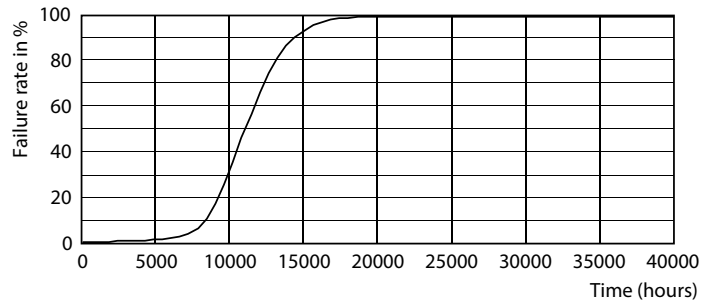

CorePro LEDcapsule MV

Lifetime

10K

10K