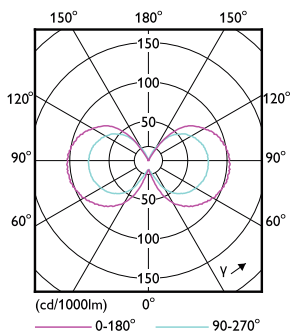

LEDcapsule G9