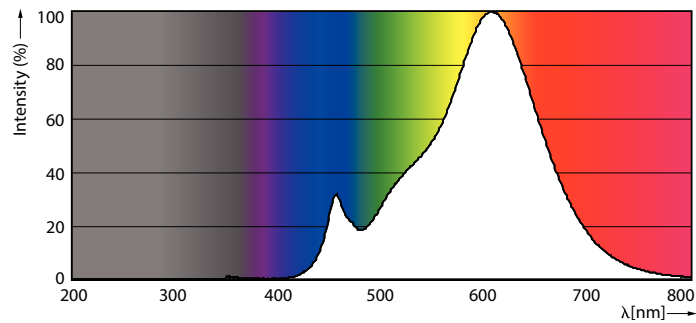

CorePro LEDcapsule MV

Energy consumption kWh/1,000 hours	2 kWh
Product Data	
Full product code	871869973500500
Order product name	CorePro LEDcapsule 2-25W ND G9 827 G
EAN/UPC – product	8718699735005
Order code	73500500

SAP numerator – quantity per pack	1
Numerator – packs per outer box	12
Material no. (12 NC)	929002326202
SAP net weight (piece)	0.006 kg

Dimensional drawing

Product	D	C
CorePro LEDcapsule 2-25W ND G9 827 G	13.5 mm	50 mm

Photometric data

LEDcapsule 2W G9 827

LEDcapsule 2W G9 827