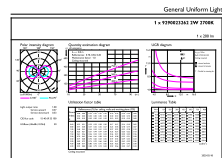

Photometric data

LEDcapsule 2W G9 827