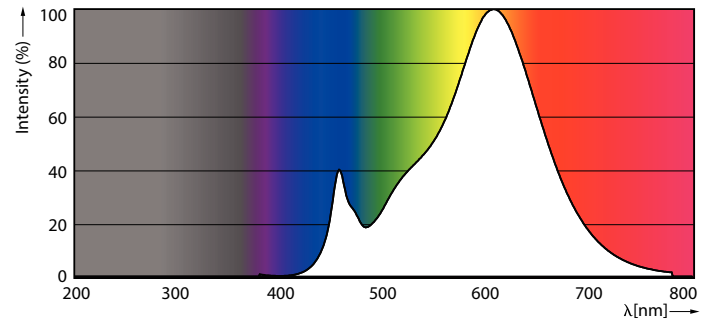

LEDcapsule MV 2,6W G9 827