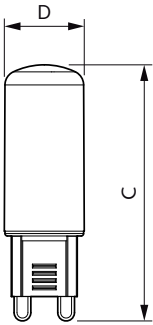

CorePro LEDcapsule MV

Energy consumption kWh/1,000 hours	3 kWh
Product Data	
Full product code	871869976669600
Order product name	CorePro LEDcapsuleMV 2.6-25W G9 827 D
EAN/UPC – product	8718699766696
Order code	76669600

SAP numerator – quantity per pack	1
Numerator – packs per outer box	12
Material no. (12 NC)	929002389902
SAP net weight (piece)	0.012 kg

Dimensional drawing

Capsule G9 25W 215lm 2700K G9 Dim 15khrs