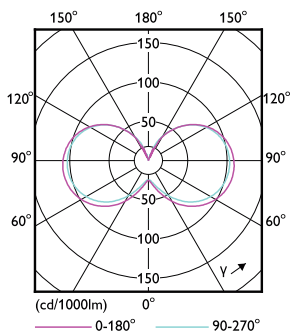

LEDcapsule MV 2,6W G9