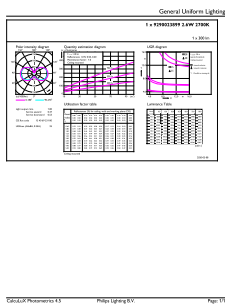

Photometric data

LEDcapsule MV 2,6W G9 827