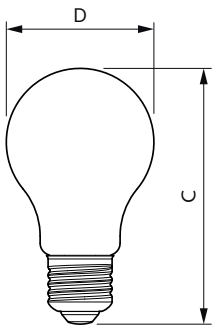

# MASTER UltraEfficient LED bulb

Bulb Shape	A60 [ A 60mm]
------------	---------------

## Product data

Full product code	871951442077900
Order product name	MAS LEDBulbND4-60W E27 830 A60 CL G EELA
	EELA

EAN/UPC - Product	8719514420779
Order code	929003066702
Numerator - Quantity Per Pack	1
Numerator - Packs per outer box	10
Material Nr. (12NC)	929003066702
Net Weight (Piece)	0.030 kg

## Dimensional drawing

MAS LEDBulbND4-60W E27 830 A60 CL G EELA

Product	D	C
MAS LEDBulbND4-60W E27 830 A60 CL G EELA	60 mm	105 mm