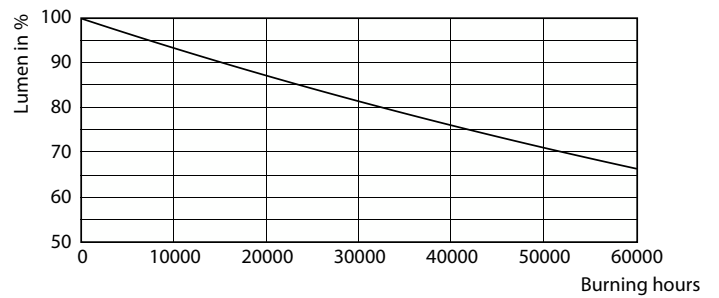

## Photometric data

LEDbulb MAS EU A60 4W E27 830 CL-LDD

## Lifetime

Life Expectancy Diagram

Lumen Maintenance Diagram