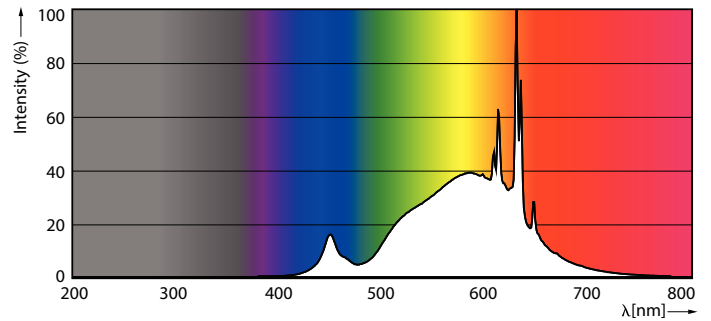

LEDbulb MAS EU 4W A60 E27 830 CL-POC