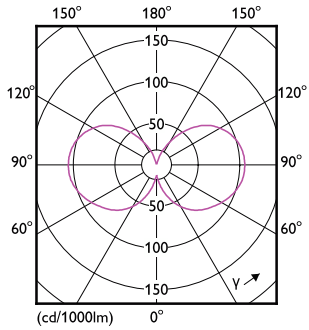

MASTER UltraEfficient LED bulb

Photometric data

LEDbulb MAS EU A60 4W E27 830 CL-LDD