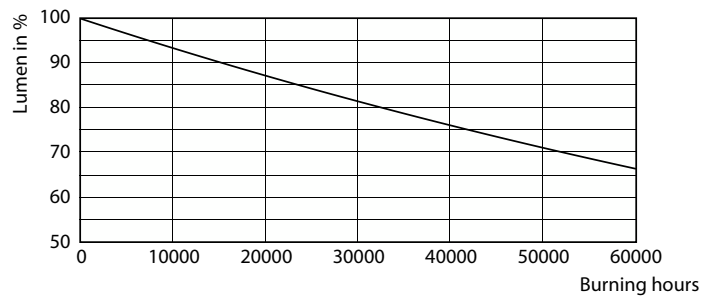

MASTER LEDspot GU10 UltraEfficient

Photometric data

Accent Lighting Spots

Lifetime

Life Expectancy Diagram

Lumen Maintenance Diagram