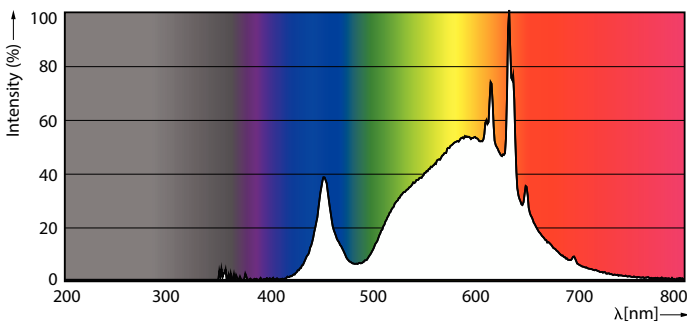

### Product data

General information	
Cap base	GU10 [ GU10]
CE mark	Yes
EU RoHS compliant	Yes
Nominal lifetime (nom.)	50000 h
Switching cycle	50,000X
	Narrow Cone
Tier	MASTER

Light technical	
Colour Code	830 [ CCT of 3,000 K]
Beam Angle (Nom)	36 °
Luminous flux (nom.)	380 lm
Luminous intensity (nom.)	800 cd
Colour designation	White (WH)
Correlated Colour Temperature (Nom)	3000 K
Luminous efficacy (rated) (nom.)	158 lm/W
Colour consistency	<6
Colour rendering index (nom.)	80
LLMF at end of nominal lifetime (nom.)	70 %

## Photometric data

Spectral Power Distribution Colour

Light Distribution Diagram