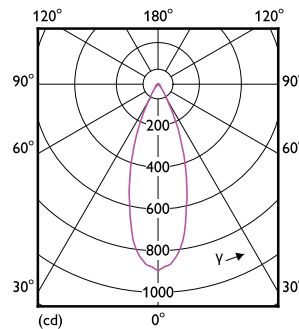

## Dimensional drawing

MAS LEDspot UE 2.4-50W GU10 ND 830 EELB

Product	D	C
MAS LEDspot UE 2.4-50W GU10 ND 830 EELB	50 mm	54 mm

## Photometric data

Spectral Power Distribution Colour

Light Distribution Diagram