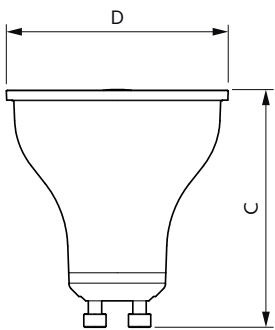

MASTER LEDspot GU10 UltraEfficient

Mechanical and housing

Lamp Finish	Clear
Bulb material	Clear plastic
Bulb shape	PAR16 [PAR 2 inch]

Approval and application

Energy Efficiency Class	B
Suitable for accent lighting	Yes
Energy consumption kWh/1,000 hours	3 kWh
	1330819

Product data

Full product code	871951442174500
Order product name	MAS LEDspot UE 2.4-50W GU10 ND 830 EELB
EAN/UPC – product	8719514421745
Order code	42174500
SAP numerator – quantity per pack	1
Numerator – packs per outer box	10
SAP material	929003163102
Net Weight (Piece)	0.036 kg

Dimensional drawing

MAS LEDspot UE 2.4-50W GU10 ND 830 EELB

Product	D	C
MAS LEDspot UE 2.4-50W GU10 ND 830 EELB	50 mm	54 mm