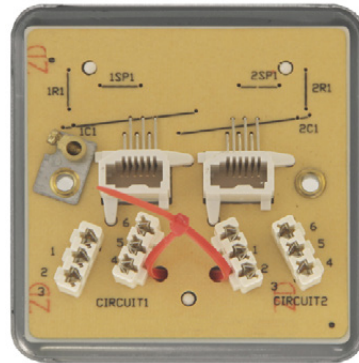

Product Code: DPSS126WH

Description: Twin Telephone Outlet (Secondary)

### General Information

Plate Dimensions (mm)	88 (W) x 88 (H) x 8 (D)
Dimensions With Gasket (mm)	91 (W) x 91 (H) x 9 (D)
Plate Fixing Centres - Horizontal (mm)	60.3
Style	Rounded Profile
Finish	Stainless Steel
Insert Colour	White
Gasket Colour	White
Materials	Front Plate: Stainless Steel Rear Housing: Polycarbonate
Anti Microbial Certified	No
Termination Type	IDC
Shielded	No
Minimum Back Box Depth (mm)	16
Ingress Protection	IP20
Operational Temperature (°C)	-5 to +40
Warranty (Years)	10

Insert: Urea  
Terminals: Brass