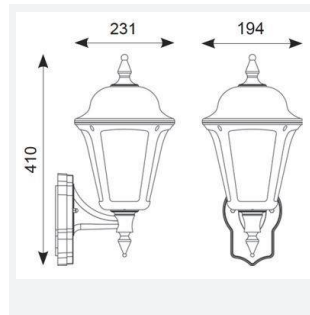

## PRODUCT FEATURES

- LED light bar for uniform light output
- Unique design provides installer with option of top arm or bottom arm mounting, without the need of additional wiring (PIR version bottom arm mounting only)
- PIR option for convenience and security. Incorporates manual override option
- Non-dimmable
- LED light bar for uniform light output
- Textured polycarbonate finish and tinted lens
- Colour matching PIR lens ensures discreet appearance

GENERAL INFORMATION	
Wattage	8W
Lumens Delivered	550lm
Lm/W	68lm/W
Beam Angle	360
CRI	80
CCT	3000K
Input	220/240V
Operating Temp	-10°C - 40°C
SDCM	6
Product Weight without Packaging	0.61 kg

TECHNICAL INFORMATION	
Light Source	LED
Colour / Finish	Black
IP Rating	IP65
Class Protection	2
Internal / External	External
Surface / Recessed / Suspended	Wall
Lumen Depreciation	L70 60,000h
Warranty (Years)	3
CE Mark	Yes
Height	410 mm
Accessories	ALWL/CBB