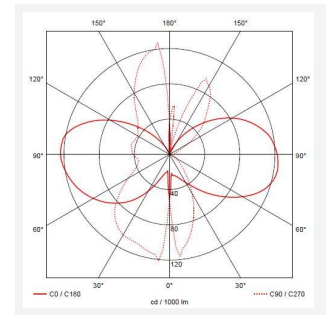

PRODUCT FEATURES

- LED light bar for uniform light output
- Unique design provides installer with option of top arm or bottom arm mounting, without the need of additional wiring (PIR version bottom arm mounting only)
- PIR option for convenience and security. Incorporates manual override option
- Non-dimmable
- LED light bar for uniform light output
- Textured polycarbonate finish and tinted lens
- Colour matching PIR lens ensures discreet appearance

GENERAL INFORMATION	
Wattage	8W
Lumens Delivered	550lm
Lm/W	68lm/W
Beam Angle	360
CRI	80
CCT	3000K
Input	220/240V
Operating Temp	-10°C - 40°C
SDCM	6
Product Weight without Packaging	0.61 kg

TECHNICAL INFORMATION	
Light Source	LED
Colour / Finish	Black
IP Rating	IP65
Class Protection	2
Internal / External	External
Surface / Recessed / Suspended	Wall
Lumen Depreciation	L70 60,000h
Warranty (Years)	3
CE Mark	Yes
Height	410 mm
Accessories	ALWL/CBB