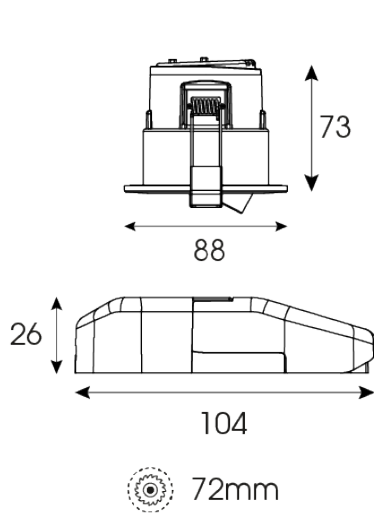

Prism Pro XM Gimbal

Prism Pro XM Gimbal Fire Rated Downlight

Code: APRIPGXM/1

ACCESSORIES	
APRIPXM/AG/LE/1	Prism Pro XM Anti-glare Replacement Light Engine
APRIPXM/DRI/1	Prism Pro XM Universal Replacement Driver
APRIPGXM/BZ/BK	Prism Pro XM Gimbal Bezel - Matt Black
APRIPGXM/BZ/SC	Prism Pro XM Gimbal Bezel - Satin Chrome
APRIPGXM/BZ/CH	Prism Pro XM Gimbal Bezel - Chrome
APRIPGXM/BZ/AB	Prism Pro XM Gimbal Bezel - Antique Brass
APRIPXM/CP/BK	Prism Pro XM Converter Kit - Matt Black
APRIPXM/CP/SC	Prism Pro XM Converter Kit - Satin Chrome
APRIPXM/CP/CH	Prism Pro XM Converter Kit - Chrome
APRIPXM/CP/AB	Prism Pro XM Converter Kit - Antique Brass