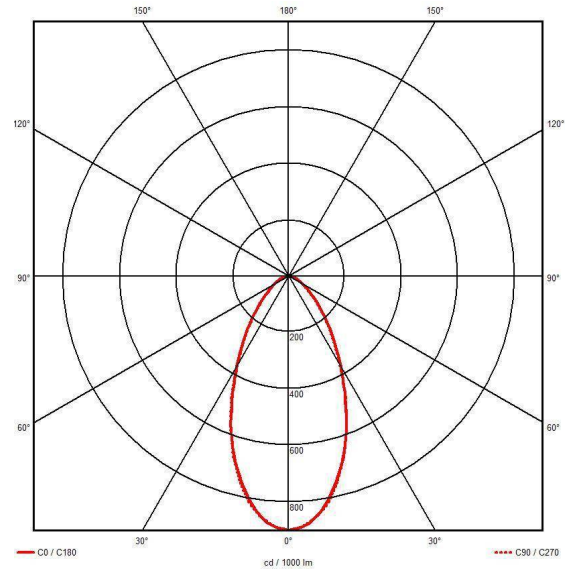

Prism Pro XM Gimbal

Prism Pro XM Gimbal Fire Rated Downlight

Code: APRIPGXM/1

ACCESSORIES	
APRIPXM/AG/LE/1	Prism Pro XM Anti-glare Replacement Light Engine
APRIPXM/DRI/1	Prism Pro XM Universal Replacement Driver
APRIPGXM/BZ/BK	Prism Pro XM Gimbal Bezel - Matt Black
APRIPGXM/BZ/SC	Prism Pro XM Gimbal Bezel - Satin Chrome
APRIPGXM/BZ/CH	Prism Pro XM Gimbal Bezel - Chrome
APRIPGXM/BZ/AB	Prism Pro XM Gimbal Bezel - Antique Brass
APRIPXM/CP/BK	Prism Pro XM Converter Kit - Matt Black
APRIPXM/CP/SC	Prism Pro XM Converter Kit - Satin Chrome
APRIPXM/CP/CH	Prism Pro XM Converter Kit - Chrome
APRIPXM/CP/AB	Prism Pro XM Converter Kit - Antique Brass