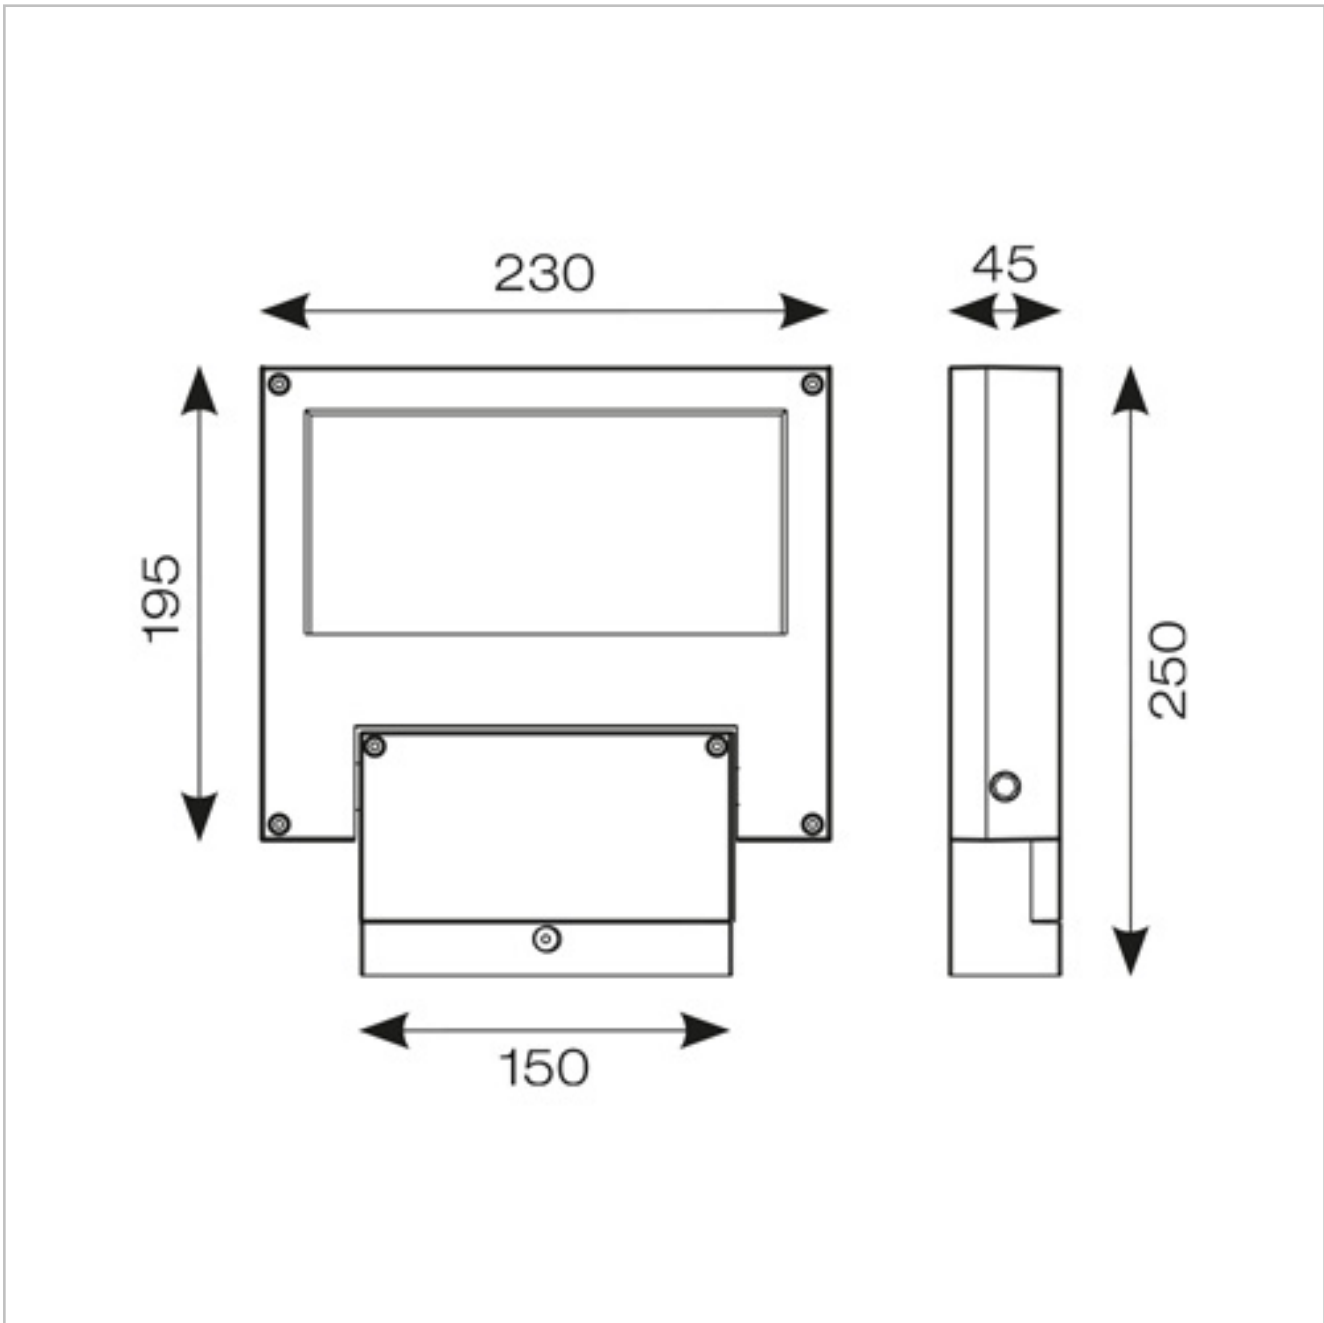

Datasheet generated from <https://onetimepim.com> last updated Wednesday, June 15, 2022 8:51:37 AM