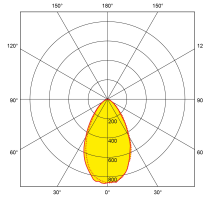

Polar Curve