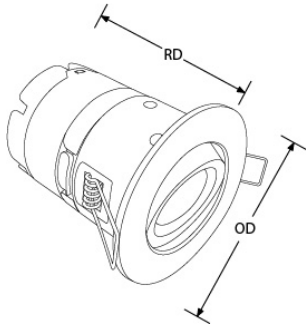

Product Description: mPro™ Adjustable IP65 Dimmable Fire Rated Downlight

Adjustable, integrated, fire rated 6W LED downlight with unique convertible design to fit ceiling voids as shallow as 56mm. Incorporated miniaturised NanoDrive™ power supply. Available in 3000K and 4000K, mPro™ delivers up to 107lm/W making it the most efficient fire rated downlight on the market. Interchangeable bezels available in White, Matt White, Polished Chrome and Satin Nickel. FastRFix™ rapid install system connector included for faster installation.
PLEASE NOTE: Any purchases before 01/01/2021 has a 5 Year Warranty

Line Drawing

Polar Curve

Colour

Matt White

Polished
Chrome

Satin Nickel

White

Product Features:

- LEDchroic™ lens provides halogen appearance with LED efficiency, anti-glare and precise beam control
- Convertible design to fit ceiling voids as shallow as 56mm
- Delivering up to 107lm/W
- IP65 rated
- FastRFix™ rapid install system connector included
- 60° beam angle for uniform light distribution
- Fibre based insulation coverable - up to 300mm
- Fire tested with solid timber, joist and metal web joists
- 7 Year Warranty
- PLEASE NOTE: When used with blown insulation, this product has a 5 Year Warranty at L70 40,000hrs
- PLEASE NOTE: Purchases before 2021 has a 5 Year Warranty

Product Specs:

Input Voltage	220~240V AC	Input Frequency	50/50HZ
Power Factor	0.80	IP Rating	IP65
Lifetime L70 (hrs)	70000	Overall Diameter (mm)	98
Weight (Kg)	0.539	Height (mm)	100
Product Type	Downlights, Fire-Rated Downlight	Cutout Diameter (mm)	85-85
Operating Temp. (Min) °C	-20°C	Operating Temp. (Max) °C	45°C