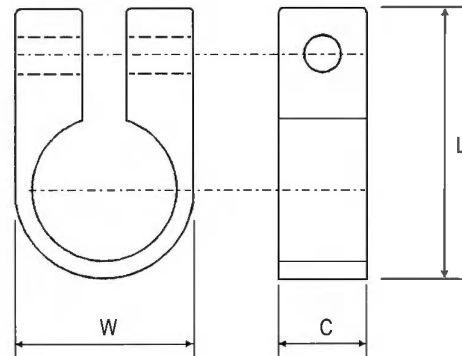

One Piece Single Fixing Cable Cleats

A comprehensive range of single fixing cable cleats to provide a simple, but strong means of securing cables. Suitable for use with cables or pipes up to 50.8mm in overall diameter. The range is augmented by the two part two hole fixing cleats which cover from 50mm to 85mm overall diameter.

Part No.	Cable Diameters mm		Dimensions mm			Clearance Bolt Holes	Pack Quantity
	Min	Max	W	C	L		
C3-100	5.0	7.6	12.5	15.0	26.5	6	100
C4-100	7.7	10.0	15.0	15.0	27.0	6	100
C5-100	10.1	12.7	18.0	14.2	27.7	6	100
C6-100	12.6	15.2	20.0	15.0	31.0	6	100
C7-100	15.1	17.8	23.0	15.0	33.7	6	100
C8-100	17.7	20.3	25.0	16.0	38.0	6	100
C9-100	20.2	22.8	28.5	16.0	41.0	6	100
C10-100	22.7	25.4	30.0	16.0	44.0	6	100
C11-50	25.3	27.7	34.2	20.0	49.5	10	50
C12-50	27.6	30.5	36.0	20.0	52.0	10	50
C14-50	30.4	35.5	42.0	21.5	59.0	10	50
C16-50	35.4	40.6	47.0	21.5	64.0	10	50
C18-50	40.5	45.7	51.0	21.5	68.5	10	50
C20-50	45.6	50.8	56.5	21.5	73.0	10	50