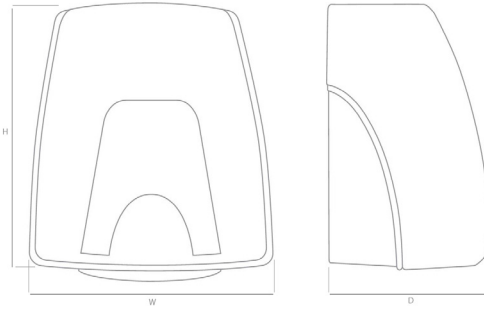

25 s

10.4 kWh
per 1000 dries

76 dB

£1.25
per 1000 dries

Product Code	Finish	Power (kW)	Air Speed (m/s)
CTRW	White	1.5	15

**Outer Casing**

Durable ABS cover

Heating Element