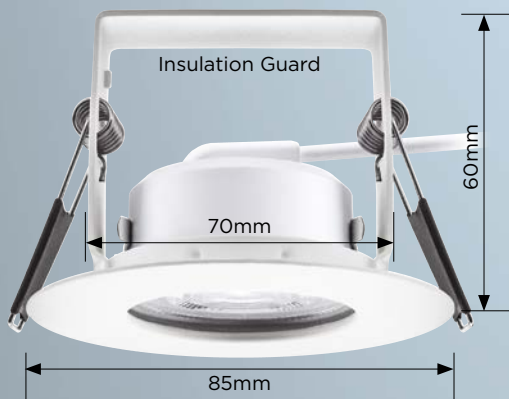

THE LATEST LEADING INNOVATION IN FIRE RATED DOWNLIGHTS

Evolight Lamp included

- Only 60mm high (with a built-in insulation guard) or 38.5mm super-low profile (without guard) - with replaceable lamp (Evolight) ideal for tight spaces
- Open design allows airflow to extend lamp life, compared to traditional designs
- Ultra-thin 1mm “blend-in” bezel with a premium finish for an attractive look in any room
- Easy installation – with a 28cm cable and Fast-Fit, loop-in/loop-out junction box for tool free assembly
- Lightweight Steel body, only 172g – easy to install & remove
- 70mm cut-out, 85mm diameter, IP65, dimmable

certification by UKAS Warringtonfire

ROUND WHITE

Product Code	Cut-out mm	IP	Watts W	CCT K	Lumens lm	Lumens per Watt	Beam Angle	Dimmable	Insulation Guard	Loop-in/out connector
ILD LFR70D031	70mm	IP65	3.8	2700	390	103	36°	Yes	-	Yes
ILD LFR70D032	70mm	IP65	3.8	4000	400	105	36°	Yes	-	Yes
ILD LFR70D022	70mm	IP65	3.8	2700	390	103	36°	Yes	Yes	Yes
ILD LFR70D023	70mm	IP65	3.8	4000	400	105	36°	Yes	Yes	Yes

ROUND SATIN NICKEL

Product Code	Cut-out mm	IP	Watts W	CCT K	Lumens lm	Lumens per Watt	Beam Angle	Dimmable	Insulation Guard	Loop-in/out connector
ILD LFR70D035	70mm	IP65	3.8	2700	390	103	36°	Yes	-	Yes
ILD LFR70D036	70mm	IP65	3.8	4000	400	105	36°	Yes	-	Yes
ILD LFR70D026	70mm	IP65	3.8	2700	390	103	36°	Yes	Yes	Yes
ILD LFR70D027	70mm	IP65	3.8	4000	400	105	36°	Yes	Yes	Yes

ROUND POLISHED CHROME

Product Code	Cut-out mm	IP	Watts W	CCT K	Lumens lm	Lumens per Watt	Beam Angle	Dimmable	Insulation Guard	Loop-in/out connector
ILD LFR70D033	70mm	IP65	3.8	2700	390	103	36°	Yes	-	Yes
ILD LFR70D034	70mm	IP65	3.8	4000	400	105	36°	Yes	-	Yes
ILD LFR70D024	70mm	IP65	3.8	2700	390	103	36°	Yes	Yes	Yes
ILD LFR70D025	70mm	IP65	3.8	4000	400	105	36°	Yes	Yes	Yes