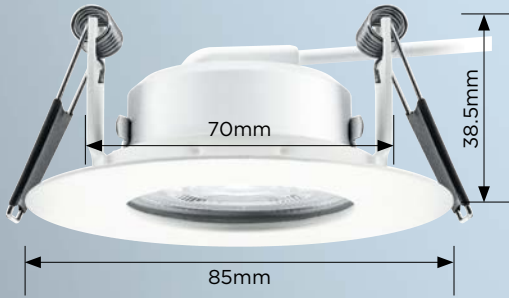

THE LATEST LEADING INNOVATION IN FIRE RATED DOWNLIGHTS

Evolight Lamp included

- Only 60mm high (with a built-in insulation guard) or 38.5mm super-low profile (without guard) - with replaceable lamp (Evolight) ideal for tight spaces
- Open design allows airflow to extend lamp life, compared to traditional designs
- Ultra-thin 1mm “blend-in” bezel with a premium finish for an attractive look in any room
- Easy installation – with a 28cm cable and Fast-Fit, loop-in/loop-out junction box for tool free assembly
- Lightweight Steel body, only 172g – easy to install & remove
- 70mm cut-out, 85mm diameter, IP65, dimmable

certification by UKAS Warringtonfire

ROUND WHITE

Product Code	Cut-out mm	IP	Watts W	CCT K	Lumens lm	Lumens per Watt	Beam Angle	Dimmable	Insulation Guard	Loop-in/out connector
ILD LFR70D031	70mm	IP65	3.8	2700	390	103	36°	Yes	-	Yes
ILD LFR70D032	70mm	IP65	3.8	4000	400	105	36°	Yes	-	Yes
ILD LFR70D022	70mm	IP65	3.8	2700	390	103	36°	Yes	Yes	Yes
ILD LFR70D023	70mm	IP65	3.8	4000	400	105	36°	Yes	Yes	Yes

ROUND SATIN NICKEL

Product Code	Cut-out mm	IP	Watts W	CCT K	Lumens lm	Lumens per Watt	Beam Angle	Dimmable	Insulation Guard	Loop-in/out connector
ILD LFR70D035	70mm	IP65	3.8	2700	390	103	36°	Yes	-	Yes
ILD LFR70D036	70mm	IP65	3.8	4000	400	105	36°	Yes	-	Yes
ILD LFR70D026	70mm	IP65	3.8	2700	390	103	36°	Yes	Yes	Yes
ILD LFR70D027	70mm	IP65	3.8	4000	400	105	36°	Yes	Yes	Yes

ROUND POLISHED CHROME

Product Code	Cut-out mm	IP	Watts W	CCT K	Lumens lm	Lumens per Watt	Beam Angle	Dimmable	Insulation Guard	Loop-in/out connector
ILD LFR70D033	70mm	IP65	3.8	2700	390	103	36°	Yes	-	Yes
ILD LFR70D034	70mm	IP65	3.8	4000	400	105	36°	Yes	-	Yes
ILD LFR70D024	70mm	IP65	3.8	2700	390	103	36°	Yes	Yes	Yes
ILD LFR70D025	70mm	IP65	3.8	4000	400	105	36°	Yes	Yes	Yes