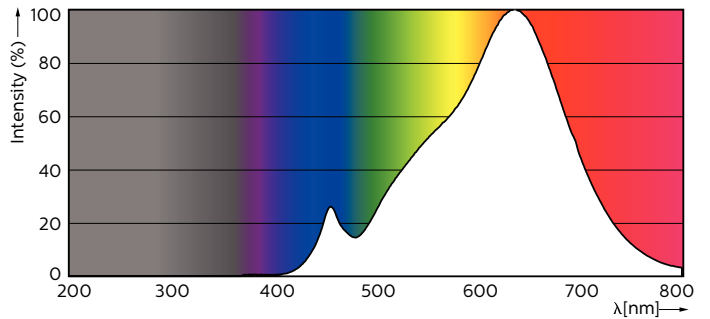

MASTER LEDspot ExpertColor MV 50W GU10 927 36D