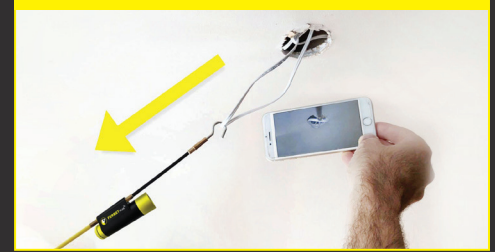

Inspect with a Ferret - Smart Tool. Smart Choice.

FIND IT

HOOK IT

PULL IT

THE FERRET CAN SEE AND REACH WHERE YOU CAN'T

FERRET LITE

Part # DB00946

The Ferret Lite is a general-purpose high-quality inspection camera that gives eyes inside hard to reach locations. It includes award-winning handy features with the addition of the always up viewing mode to help with intuitive inspections. If you like to keep things simple & don't need all the bells and whistles, the Ferret Lite is the ideal cost-effective solution to help on the job or at home.

FERRET PRO

Part # DB00947

The Ferret Pro is a professional and durable next generation inspection tool designed and engineered with award-winning features to provide easier, faster & safer visual inspections. Includes App controlled variable focus lens and super fast charge. If you need to locate and pull in cable or need to get your eyes on something out of reach then Ferret Pro is the perfect tool. Ideal tool for electricians and other trades.