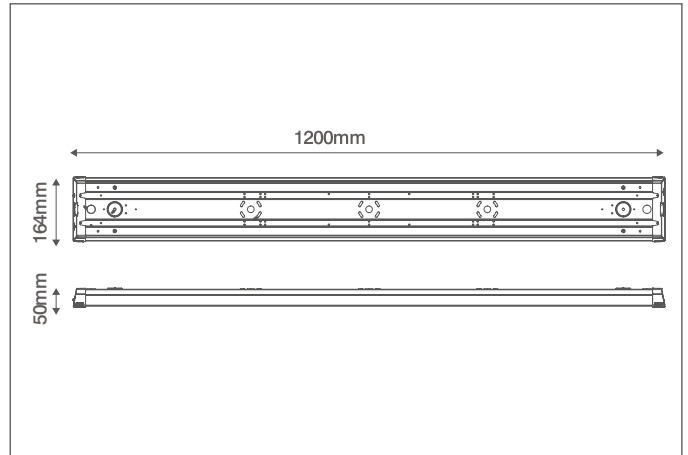

INCEPTOR® RIO

Technical Specification

Product Code: **OXR431**

Luckinslive **436166550**

Description: 18-31W 1200mm Linear Batten LED Luminaire

General Information

Dimensions (mm)	1200 (L) x 164 (W) x 50 (D)
Materials	Base: Powder Coated Steel; Opaque Diffuser: Polycarbonate
Colour	(RAL9003)
Base Finish	White
Product Weight (Kg)	2.37
Ingress Protection	IP20, IP44 (if ceiling mounted)
Impact Rating (IK)	06
Mounting	Ceiling or Wall
Warranty (Years)	5
On Site Warranty	1 Year Unregistered, 2 Year Registered (https://oviauk.com/on_site_warranty)

Luminaire Output

LED Wattage	18	22	27	31
Circuit Wattage	18	22	27	31
Typical Luminous Flux (3000K)	2160	2640	3240	3700
Typical Luminous Flux (4000K)	2250	2750	3370	3870
Typical Luminous Flux (6000K)	2160	2640	3240	3700
Efficacy (3000K)	120	120	120	120
Efficacy (4000K)	125	125	125	125
Efficacy (6000K)	120	120	120	120
Beam Angle (°)	90			
Colour Temperatures (K)	3000, 4000, 6000			
Flicker Free	Yes			
Colour Rendering Index (CRI)	80			
Unified Glare Rating (UGR)	<19			
LED Lifetime (L70)	100000			