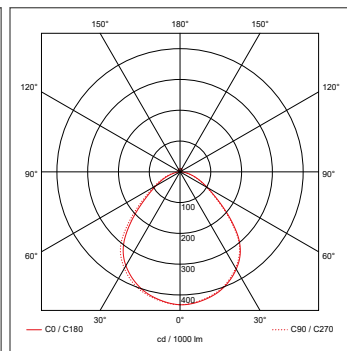

INCEPTOR® RIO

Technical Specification

Product Code: **OXR431**

Luckinslive **436166550**

Description: 18-31W 1200mm Linear Batten LED Luminaire

General Information

Dimensions (mm)	1200 (L) x 164 (W) x 50 (D)
Materials	Base: Powder Coated Steel; Opaque Diffuser: Polycarbonate
Colour	(RAL9003)
Base Finish	White
Product Weight (Kg)	2.37
Ingress Protection	IP20, IP44 (if ceiling mounted)
Impact Rating (IK)	06
Mounting	Ceiling or Wall
Warranty (Years)	5
On Site Warranty	1 Year Unregistered, 2 Year Registered (https://oviauk.com/on_site_warranty)

Luminaire Output

LED Wattage	18	22	27	31
Circuit Wattage	18	22	27	31
Typical Luminous Flux (3000K)	2160	2640	3240	3700
Typical Luminous Flux (4000K)	2250	2750	3370	3870
Typical Luminous Flux (6000K)	2160	2640	3240	3700
Efficacy (3000K)	120	120	120	120
Efficacy (4000K)	125	125	125	125
Efficacy (6000K)	120	120	120	120
Beam Angle (°)	90			
Colour Temperatures (K)	3000, 4000, 6000			
Flicker Free	Yes			
Colour Rendering Index (CRI)	80			
Unified Glare Rating (UGR)	<19			
LED Lifetime (L70)	100000			

Supply & Power Information

Continuous Operating Voltage (AC) (Hz)	220-240 (50/60)
Safety Class	I
Circuit Wattage (W)	18/22/27/31
Input Current (A)	150
Inrush Current	18A (185uS)
Power Factor	>0.9
Output Current (mA)	200/250/300/350
Efficiency (%)	91
Operating Temperature (°C)	-20 to +40
Maximum Critical Temperature (°C)	90
Input Terminations	Push-fit Terminals

Dimming Information

Dimmable	No

Compatible Accessories

OSUSY15 - 2 x Y Shaped Suspension Cable for Linear Luminaires

22W

OVIA Limited, Scolmore House, Mariner, Lichfield Road Industrial Estate,
Tamworth, Staffordshire, B79 7UL United Kingdom
T: +44 (0)1827 300640
E: sales@oviaUK.com | W: oviaUK.com

Catalogue

Section

DoC

Installation