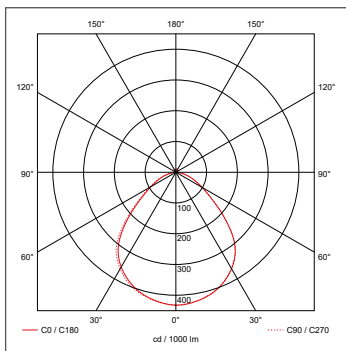

Compatible Accessories

OSUSY15 - 2 x Y Shaped Suspension Cable for Linear Luminaires

18W