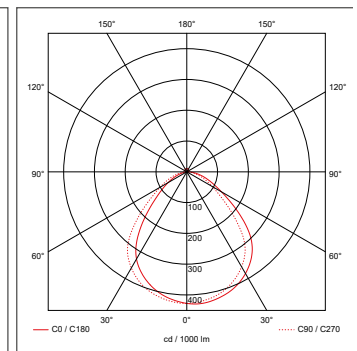

31W

OVIA Limited, Scolmore House, Mariner, Lichfield Road Industrial Estate,
Tamworth, Staffordshire, B79 7UL United Kingdom
T: +44 (0)1827 300640
E: sales@oviaUK.com | W: oviaUK.com

Catalogue

Section

DoC

Installation