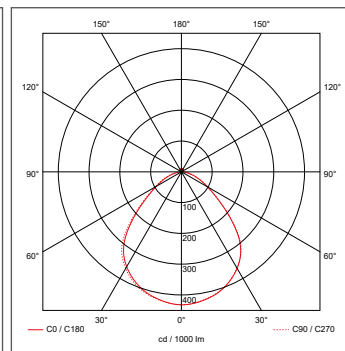

INCEPTOR® RIO

Technical Specification

Product Code: **OXR431**

Luckinslive **436166550**

Description: 18-31W 1200mm Linear Batten LED Luminaire

General Information

Dimensions (mm)	1200 (L) x 164 (W) x 50 (D)
Materials	Base: Powder Coated Steel; Opaque Diffuser: Polycarbonate
Colour	(RAL9003)
Base Finish	White
Product Weight (Kg)	2.37
Ingress Protection	IP20, IP44 (if ceiling mounted)
Impact Rating (IK)	06
Mounting	Ceiling or Wall
Warranty (Years)	5
On Site Warranty	1 Year Unregistered, 2 Year Registered (https://oviauk.com/on_site_warranty)

Luminaire Output

LED Wattage	18	22	27	31
Circuit Wattage	18	22	27	31
Typical Luminous Flux (3000K)	2160	2640	3240	3700
Typical Luminous Flux (4000K)	2250	2750	3370	3870
Typical Luminous Flux (6000K)	2160	2640	3240	3700
Efficacy (3000K)	120	120	120	120
Efficacy (4000K)	125	125	125	125
Efficacy (6000K)	120	120	120	120
Beam Angle (°)	90			
Colour Temperatures (K)	3000, 4000, 6000			
Flicker Free	Yes			
Colour Rendering Index (CRI)	80			
Unified Glare Rating (UGR)	<19			
LED Lifetime (L70)	100000			

Supply & Power Information

Continuous Operating Voltage (AC) (Hz)	220-240 (50/60)
Safety Class	I
Circuit Wattage (W)	18/22/27/31
Input Current (A)	150
Inrush Current	18A (185uS)
Power Factor	>0.9
Output Current (mA)	200/250/300/350
Efficiency (%)	91
Operating Temperature (°C)	-20 to +40
Maximum Critical Temperature (°C)	90
Input Terminations	Push-fit Terminals

Dimming Information

Dimmable	No

Compatible Accessories

OSUSY15 - 2 x Y Shaped Suspension Cable for Linear Luminaires

27W

OVIA Limited, Scolmore House, Mariner, Lichfield Road Industrial Estate,
Tamworth, Staffordshire, B79 7UL United Kingdom
T: +44 (0)1827 300640
E: sales@oviaUK.com | W: oviaUK.com

Catalogue

Section

DoC

Installation