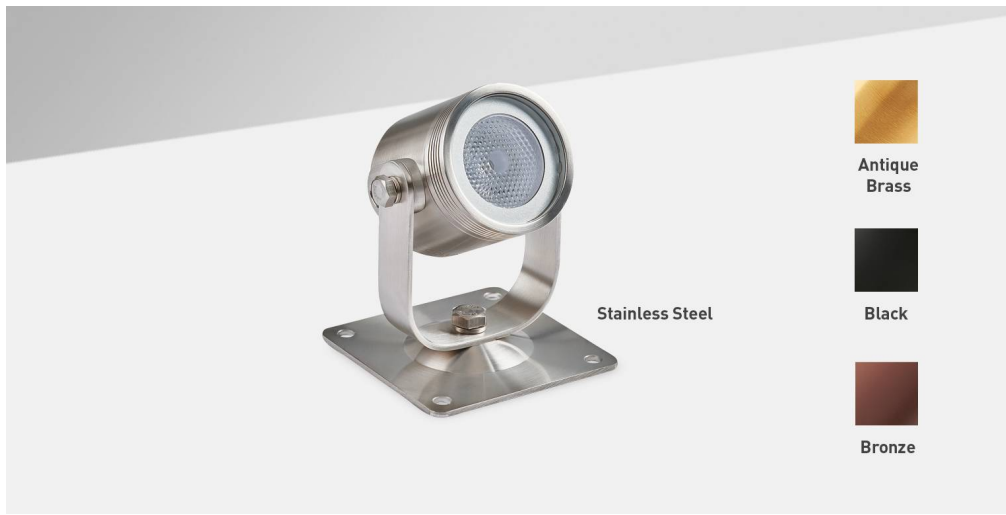

Switchable driver option for quick and easy installation

Coastal Protected

IP68 ideal for outdoor areas and under water lighting

WARRANTY

Warranty

7 years

FEATURES & BENEFITS

Complete with wall fixings

Robust cable for use outdoors

Tilt & rotate for adjusting light

Available in an array of colours

Long lifetime of 70,000hrs

Stainless Steel

Antique Brass

Black

Bronze

UL010

Universal LED light

FEATURES

IP rating	IP68
CSP Switchable	Single CCT
Tilttable	360°
Dimmable Option	Driver dependent
LED Lifetime	L70 70,000h
Colour Rendering Index	CRI>80
Colour Consistency	SDCM3
Rotation Angle	360°

Tilt & rotate for adjusting light

Available in an array of colours

Long lifetime of 70,000hrs

PATENT: **GB2544975 EP3176502**

Stainless Steel

Antique Brass

Black

Bronze