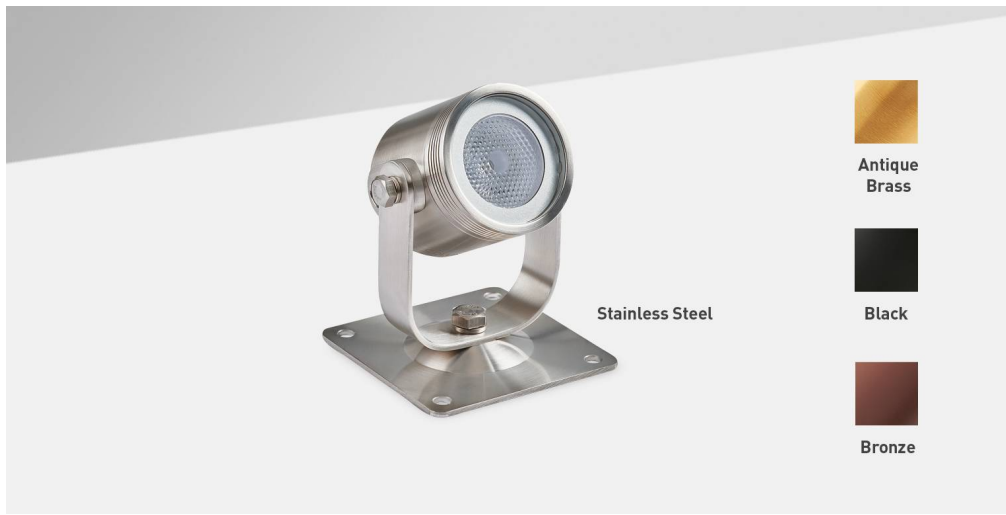

Robust cable for use outdoors

Tilt & rotate for adjusting light

Available in an array of colours

Long lifetime of 70,000hrs

Stainless Steel

Antique Brass

Black

Bronze

ACCESSORIES

JB2 / JB4	Waterproof junction box / Gel filled waterproof connector	Sold Separately
WCR 275 BLACK	2-core rubber cable	Sold Separately

BEAM ANGLE: 40°

Switchable driver option for quick and easy installation

Coastal Protected

IP68 ideal for outdoor areas and under water lighting

WARRANTY

Warranty

7 years

FEATURES & BENEFITS

Complete with wall fixings

Robust cable for use outdoors

Tilt & rotate for adjusting light

Available in an array of colours

Long lifetime of 70,000hrs

PATENT: **GB2544975 EP3176502**

Stainless Steel

Antique Brass

Black

Bronze