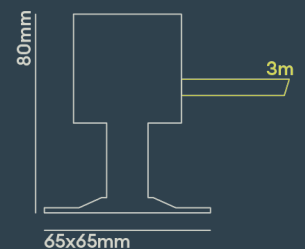

ACCESSORIES

JB2 / JB4	Waterproof junction box / Gel filled waterproof connector	Sold Separately
WCR 275 BLACK	2-core rubber cable	Sold Separately

BEAM ANGLE: 40°