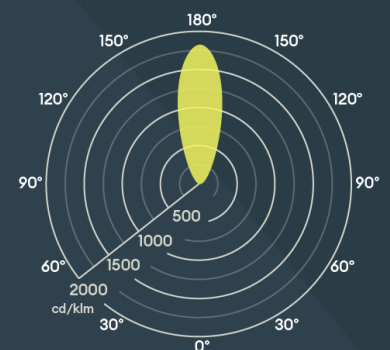

ACCESSORIES

JB2 / JB4	Waterproof junction box / Gel filled waterproof connector	Sold Separately
WCR 275 BLACK	2-core rubber cable	Sold Separately

BEAM ANGLE: 40°