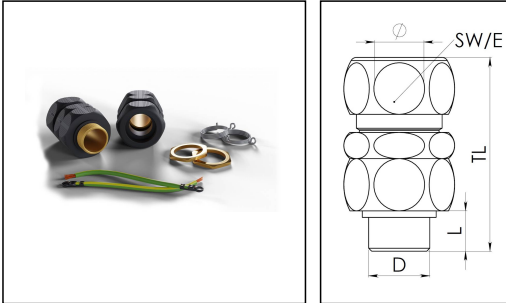

ShieldGLAND Pro M20S

ShieldGLAND Pro M20S Brass locknut, E-Spring, earth fly lead

Products may differ in size, colour and appearance to those shown. If you require further information or customisation, please contact us directly.

Material sealing gasket	TPE
Temp. range min	-40 °C
Temp. range max	120 °C
Protection class	IP68 (5 bar 30 min)
Thread type	M
Ø Connection thread D	20
Lead	1,5
Length screw-in thread L	11 mm
Ø cable diameter min	7 mm
Ø cable diameter max	16 mm
Ø cable below cable shield max	7 mm - 11 mm
Key width SW	27 mm
Collar diameter (E)	30 mm
Total length TL	57 mm - 63 mm
Type	ShieldGLAND Pro M20S
WISKA-Order no.	10112394
Packing unit	2

Material sealing gasket	TPE
Temp. range min	-40 °C
Temp. range max	120 °C
Protection class	IP68 (5 bar 30 min)
Thread type	M
Ø Connection thread D	20
Lead	1,5
Length screw-in thread L	11 mm
Ø cable diameter min	12 mm
Ø cable diameter max	21 mm
Ø cable below cable shield max	12 mm - 17 mm
Key width SW	32 mm
Collar diameter (E)	36 mm
Total length TL	57 mm - 63 mm
Type	ShieldGLAND Pro M20L
WISKA-Order no.	10112395
Packing unit	2