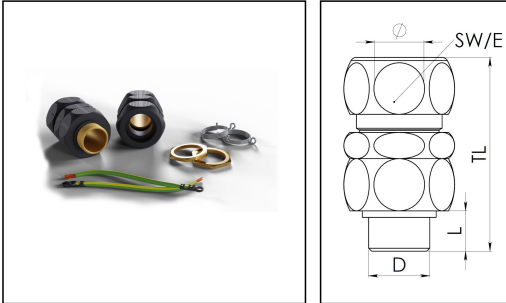

ShieldGLAND Pro M32

ShieldGLAND Pro M32 Brass locknut, E-Spring, earth fly lead

Products may differ in size, colour and appearance to those shown. If you require further information or customisation, please contact us directly.

Material sealing gasket	TPE
Temp. range min	-40 °C
Temp. range max	120 °C
Protection class	IP68 (5 bar 30 min)
Thread type	M
Ø Connection thread D	32
Lead	1,5
Length screw-in thread L	13 mm
Ø cable diameter min	24 mm
Ø cable diameter max	36 mm
Ø cable below cable shield max	24 mm - 30 mm
Key width SW	50 mm
Collar diameter (E)	56 mm
Total length TL	66 mm - 74 mm
Type	ShieldGLAND Pro M32
WISKA-Order no.	10112397
Packing unit	2

Remarks:

Complete with Brass locknut, E-Spring
and earth fly lead

18.03.2024

Your Contact:

WISKA UK Ltd.

Unit 7, Hurling Way · St. Columb Major Business Park · TR9 6SX, St. Columb Major, Cornwall · Great Britain

☎ +44-12-08816062 · 📠 +44-12-08816708

info@wiska.co.uk · www.wiska.co.uk