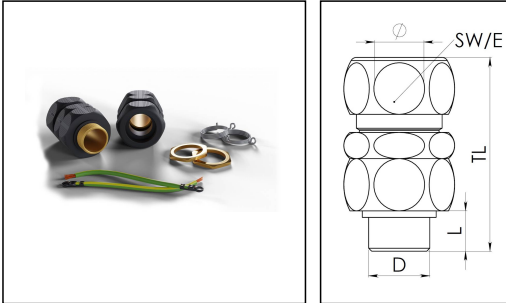

ShieldGLAND Pro M25

ShieldGLAND Pro M25 Brass locknut, E-Spring, earth fly lead

Products may differ in size, colour and appearance to those shown. If you require further information or customisation, please contact us directly.

Material sealing gasket	TPE
Temp. range min	-40 °C
Temp. range max	120 °C
Protection class	IP68 (5 bar 30 min)
Thread type	M
Ø Connection thread D	25
Lead	1,5
Length screw-in thread L	13 mm
Ø cable diameter min	17 mm
Ø cable diameter max	28 mm
Ø cable below cable shield max	17 mm - 21 mm
Key width SW	41 mm
Collar diameter (E)	46 mm
Total length TL	61 mm - 68 mm
Type	ShieldGLAND Pro M25
WISKA-Order no.	10112396
Packing unit	2

Remarks:

Complete with Brass locknut, E-Spring
and earth fly lead

18.03.2024

Your Contact:

WISKA UK Ltd.

Unit 7, Hurling Way · St. Columb Major Business Park · TR9 6SX, St. Columb Major, Cornwall · Great Britain

☎ +44-12-08816062 · 📠 +44-12-08816708

info@wiska.co.uk · www.wiska.co.uk