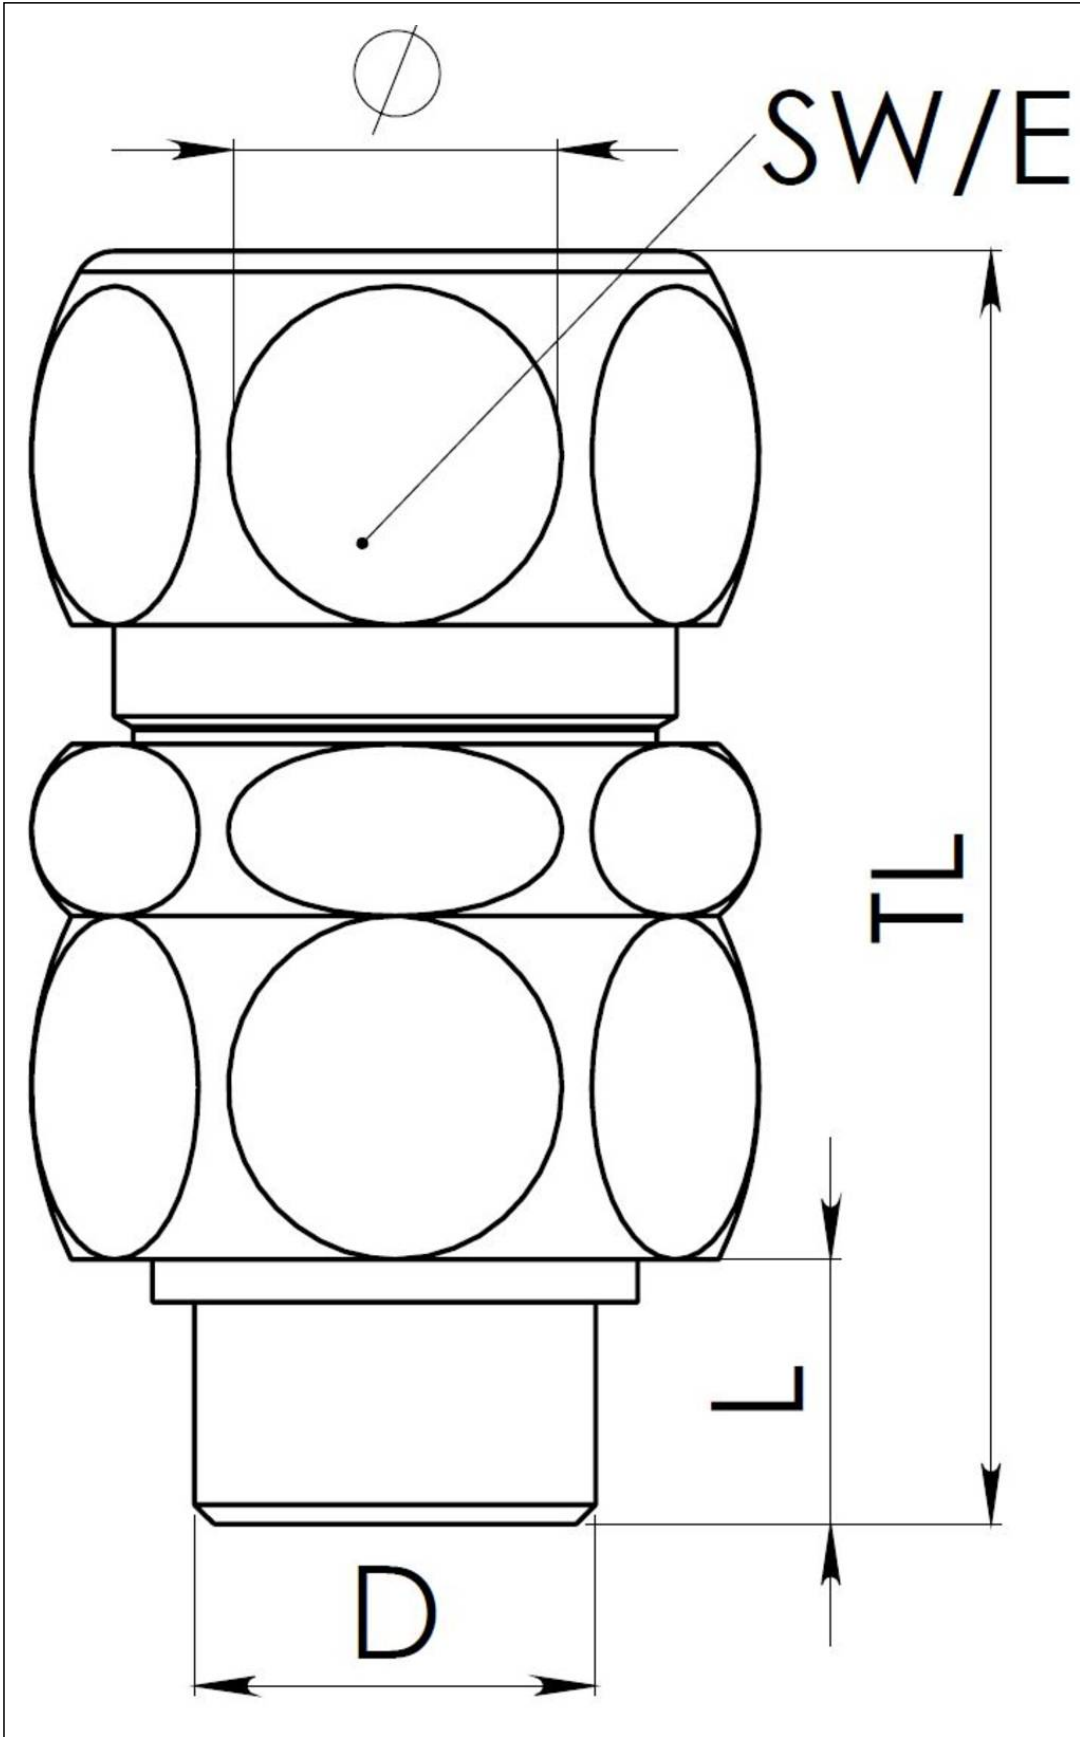

Your Contact:

WISKA UK Ltd.

Unit 7, Hurling Way · St. Columb Major Business Park · TR9 6SX, St. Columb Major, Cornwall · Great Britain

☎ +44-12-08816062 · 📠 +44-12-08816708

info@wiska.co.uk · www.wiska.co.uk