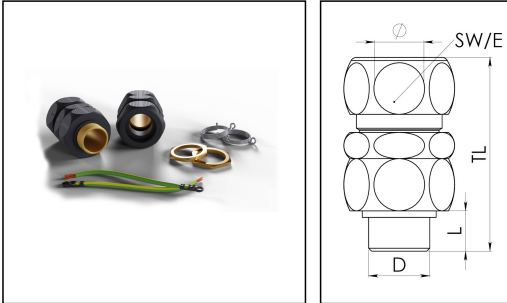

ShieldGLAND Pro M20L

ShieldGLAND Pro M20L Brass locknut, E-Spring, earth fly lead

Products may differ in size, colour and appearance to those shown. If you require further information or customisation, please contact us directly.

Material sealing gasket	TPE
Temp. range min	-40 °C
Temp. range max	120 °C
Protection class	IP68 (5 bar 30 min)
Thread type	M
Ø Connection thread D	20
Lead	1,5
Length screw-in thread L	11 mm
Ø cable diameter min	12 mm
Ø cable diameter max	21 mm
Ø cable below cable shield max	12 mm - 17 mm
Key width SW	32 mm
Collar diameter (E)	36 mm
Total length TL	57 mm - 63 mm
Type	ShieldGLAND Pro M20L
WISKA-Order no.	10112395
Packing unit	2

Remarks:

Complete with Brass locknut, E-Spring
and earth fly lead

18.03.2024

Your Contact:

WISKA UK Ltd.

Unit 7, Hurling Way · St. Columb Major Business Park · TR9 6SX, St. Columb Major, Cornwall · Great Britain

☎ +44-12-08816062 · 📠 +44-12-08816708

info@wiska.co.uk · www.wiska.co.uk