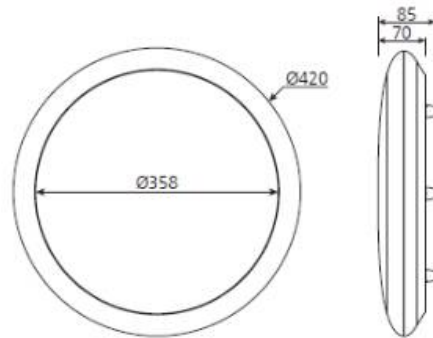

5 5 Years
Product Warranty
UK Only

2 2 Years
On-Site Warranty
Main-land UK Only

Meola

06830 MEO25-SCT

Accessories

Product Code	Description	Type
SUS04	LED Panel & Slim Line II suspension kit (4 cables per bag)	Suspension Kit
SUS04/25	Suspension kit 2.5m Alden & Nevis & Slim Line II (4 cables per bag)	Suspension Kit

Overview

The Meola Bulkhead comes with an integrated LED board for uniform light output and switchable CCT. DALI/1-10v/Push dimmable version available. Microwave sensor and emergency versions are also available. With IP65 and IK10 rated for outdoor use and vandal resistant. The bulkhead offers a simple and elegant solution.

General Information

Ambient Temperature Range (°C)	-20°C to 50°C
IK Rating	IK10
IP Rating	IP65
Nominal Lifetime (h)	50,000 h
Protection Rating	Class II
Installation Area	Internal and External

Kosnic Lighting

KosnicUK

KosnicLightingUK

KosnicUK

Tel: 01635 523 713

Email: sales@kosnic.com

Kosnic.com