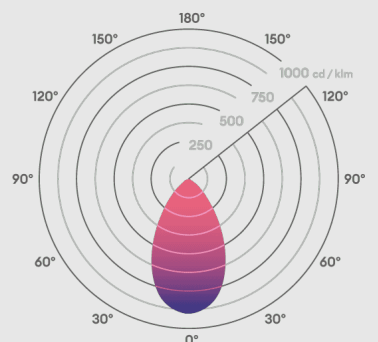

LED driver

N/A (integrated SELV driver)	220-240V	SELV	Yes (mains)	1 (Ceiling only)	N/A	N/A

Light source energy efficiency:

Beam angle: 55°