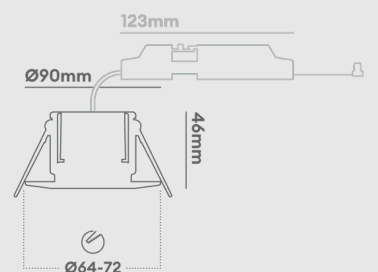

LED driver

N/A (integrated SELV driver)	220-240V	SELV	Yes (mains)	1 (Ceiling only)	N/A	N/A

Light source energy efficiency:

Beam angle: 55°