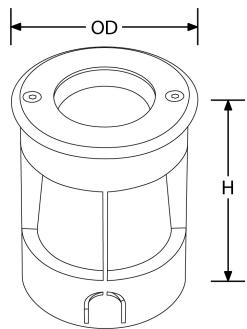

Product Description: G-Lite™ GU10 IP67 Stainless Steel Recessed Ground Light

G-Lite™ is the range of 304 stainless steel ground walkover lights. Designed to be discreetly recessed, these ground lights can be used for pathways and patios making them perfect for domestic and commercial applications.

| | |
|----------|-----------------|
| SKU Code | Finish Colour |
| EN-RGL1 | Stainless Steel |

Line Drawing Polar Curve Color

Product Features:

- IP67 Mains voltage 304 stainless steel LED ground light
- Supplied with plastic mounting sleeve
- Pre-wired with 1 metre of rubber cable
- For use with GU10 lamps – lamps not included (Max 35W lamp)
- Cut-out 85mm without mounting sleeve. Cut-out 90mm with mounting sleeve
- Max. weight 2,000kg
- 3 year warranty

Product Specs:

| | | | |
|--------------------------|-------------------------------|--------------------------|-------|
| Input Voltage | 100~240V AC | IP Rating | IP67 |
| IK Rating | IK10 | Lamp Base | GU10 |
| Height (mm) | 130 | Overall Diameter (mm) | 100 |
| Weight (Kg) | 0.619 | Cutout Diameter (mm) | 95 |
| Product Type | Walkover Ground,Ground Lights | Operating Temp. (Min) °C | -25°C |
| Operating Temp. (Max) °C | 45°C | | |