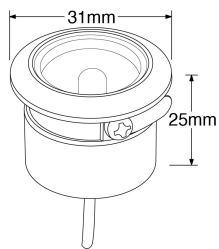

Product Description:

A new addition to the M-Lite™ PRO range, these ground lights use 316 stainless steel, making them suitable for coastal areas and are also submersible. IP68 for applications including patios, wet rooms and walkways.

Product Image:

Product Features:

1W IP68 Round LED Marker Light

Line Drawing Image

Product Specs:

Technology	LED	Number of LEDs	1
Lifetime L70 (hrs)	10000	Dimmable	Yes
IP Rating	IP68	Fire Protection	No
Power Factor	0.45	Overall Diameter (mm)	31
Recess Depth (mm)	40	Cutout Diameter (mm)	26