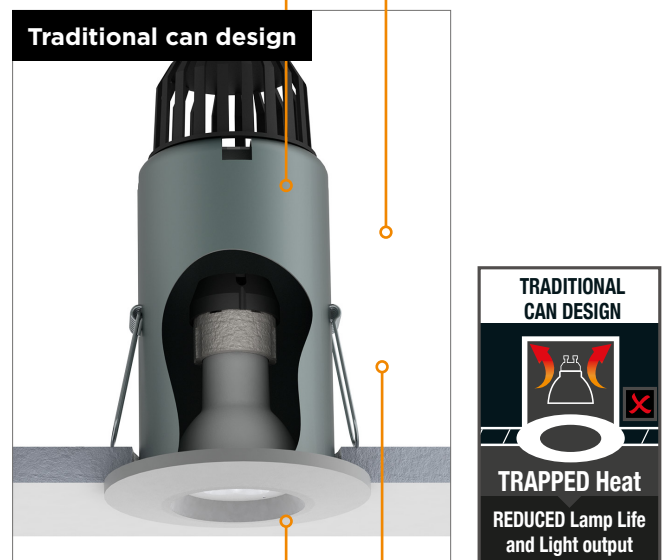

# Evofire IP65 Fire Rated Downlights

The Evofire Fire Rated Downlight is a safe and attractive fitting for an LED GU10 or MR16 lamp\*. Lamps installed in an Evofire run at up to 10°C cooler than a typical can-style fire rated downlight - this can extend the lifetime of your lamps.

- Fire-resistant glass positioned below the lamp
- Low profile body - ideal for shallow ceilings
- Lightweight steel construction, easy to install and remove from ceiling to change lamps
- High-quality powder coated finish
- Engineered and patented in the UK by Integral LED
- Quality assured with 3 year warranty
- Certified by UKAS EXOVA Warringtonfire
- Choose your own lamp to fit inside - offers more flexibility than others fire rated downlights

Models available with Insulation Guard so that loft insulation can be safely placed over the downlight.

Selected models feature an Insulation Guard allowing loft insulation to be safely laid over the downlight

Evolutionary canless design allows more heat to disperse, prolonging LED lamp life - Patent pending

'Can' design traps heat, leading to reduced lamp life

Fire protection situated behind the lamp and above the ceiling