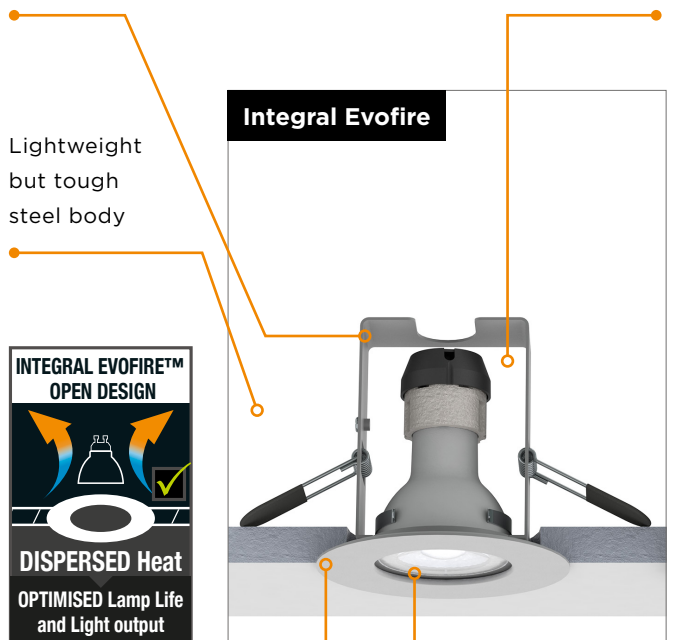

Ultra-thin (1mm) steel 'blend-in' bezel for a discreet finish; downlight looks great in any ceiling

Fire resistant glass positioned in front of lamp and below ceiling

Bulky bezel up to 8mm

Insulation Guard and bezel sold separately at additional cost

* Lamp not included