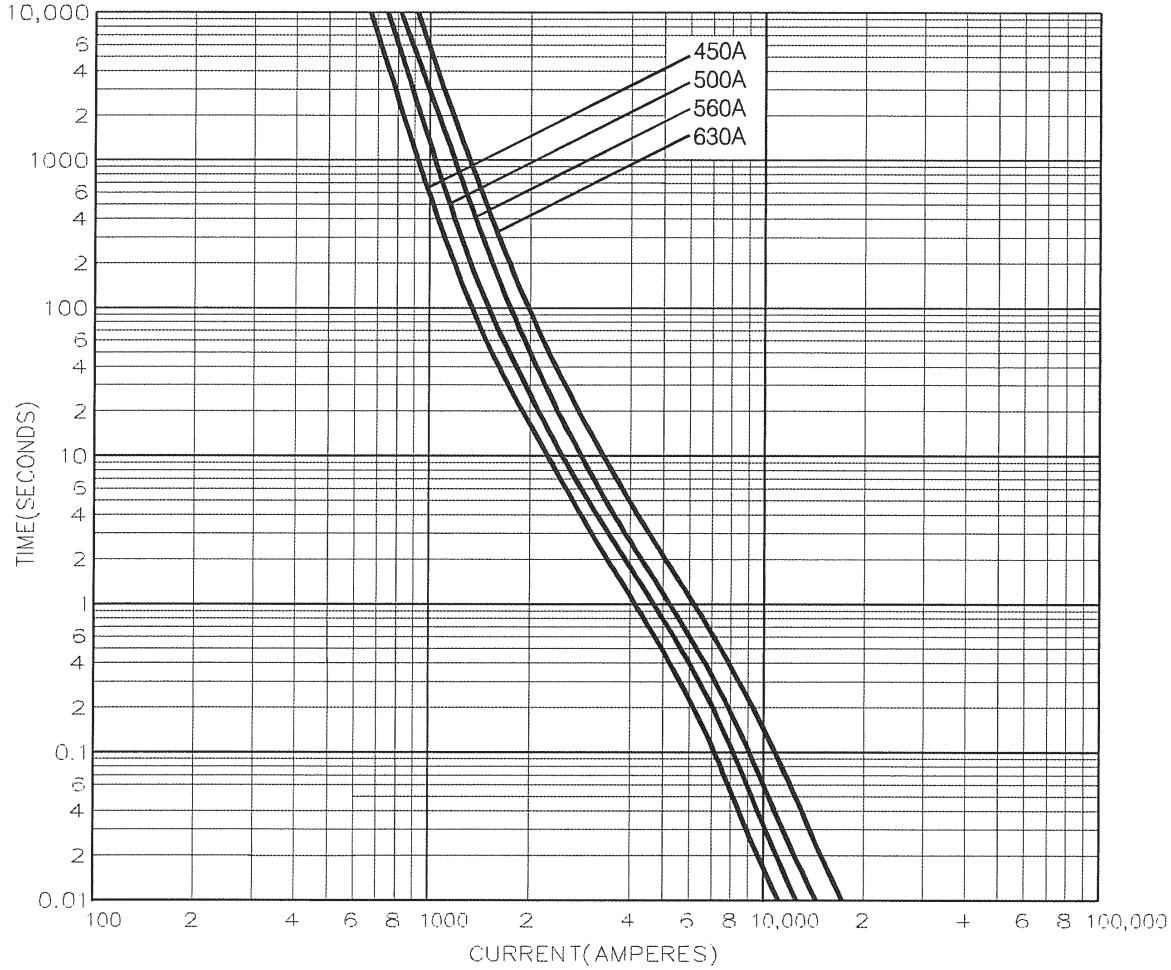

Time-current characteristic curve

Non motor rated

Changes to the products, to the information contained in this document, and to prices are reserved; so are errors and omissions. Only order confirmations and technical documentation by Eaton is binding. Photos and pictures also do not warrant a specific layout or functionality. Their use in whatever form is subject to prior approval by Eaton. The same applies to Trademarks (especially Eaton, Moeller, and Cutler-Hammer). The Terms and Conditions of Eaton apply, as referenced on Eaton Internet pages and Eaton order confirmations.

Eaton Industries Manufacturing GmbH
Electrical Sector EMEA
Route de la Longeraie
71110 Morges, Switzerland
Eaton.eu

© 2014 Eaton
All Rights Reserved
Publication No. 4102
March 2014