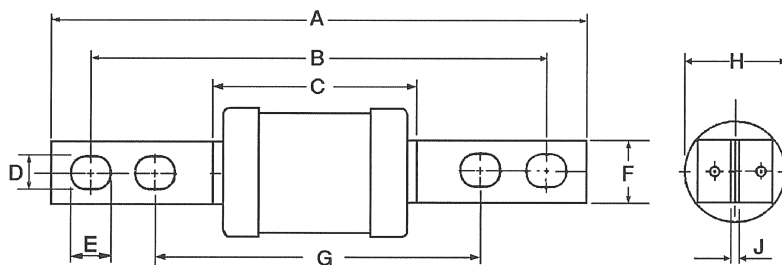

Catalogue symbol:

FF(Amps)

Technical data:

Volts: 550 V a.c. / 400 V d.c.

Amps: 450 to 630 A

Breaking capacity: 80 kA

Class of operation: gG

Size: C2

Standards/Approvals:

- BS88
- IEC 60269
- Suitable for use in RoHS compliant applications

Packaging: MOQ 1

Table 1. Technical data

Part number	Voltage	Current rating (amps)	Energy integrals I²t (A²S)		Watts loss W	Dimensions										Product class	Weight
			Pre-arcing	Total at 415V		A	B	C	D	E	F	G	H	J			
FF450	550 V a.c. 400V d.c.	450	850	1600	32	210	185	77.5	10.5	15.5	25.4	134	74	6.4	gG	1.055Kg	
FF500	550 V a.c. 400 V d.c.	500	1100	2000	38	210	185	77.5	10.5	15.5	25.4	134	74	6.4	gG	1.055Kg	
FF560	550 V a.c. 400V d.c.	560	1400	2400	43	210	185	77.5	10.5	15.5	25.4	134	74	6.4	gG	1.055Kg	
FF630	550 V a.c. 400V d.c.	630	2000	3500	50	210	185	77.5	10.5	15.5	25.4	134	74	6.4	gG	1.055Kg	

Outline drawing