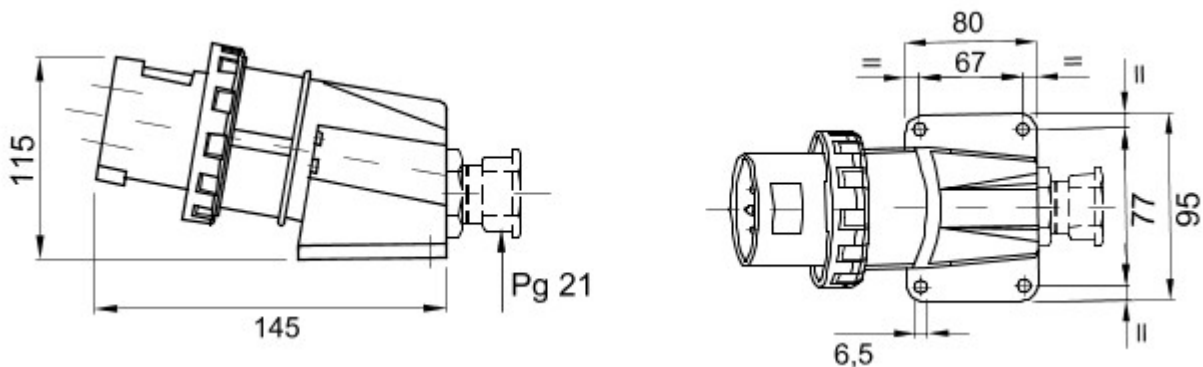

A range of trailing and fixed plugs and socket-outlets for industrial use, complying with the dimensional and performance standards unified at International level (IEC 60309) and assimilated by the European Standards (EN 60309) and Italian Standards (CEI 23-12). Socket-outlets and plugs with a rated current of 63 and 125A are equipped with an extra pilot contact (CP) for creating an electric interlock. The range is completed with 90° fixed plugs and 10° and 90° fixed socket-outlets. Sleeves and pins are obtained from solid brass bar, type Pt. CuZn40Pb2 (Cu 58%, Zn 40%, Pb 2%); anti-loosening terminals with unlosable screws, and built-in cable clamp with anti-abrasion cable gland.

Colour	Blue	Rated current (A)	32
IP degree	IP67	No. of poles	2P+E
Mechanical resistance	IK08	Reference h	6
Rated voltage	200-250 V	Type	90° angled surface mounting inlet
Frequency	50/60 Hz	Terminal tightening capacity	2.5-6mm ² flexible cables - 2.5-10mm ² rigid cables
Operating temperature	-25 +55 °C	Type of wiring	With screw
Electrocod	2230	Glow wire test	850 °C (active parts) - 650 °C (passive parts)
Total number of operations	> 2000	Permissible overload	42 A
Breaking capacity at 1.1 Un	40 A	Insulation resistance	> 10 MΩ
Thermo-pressure with ball	125 °C (active parts) - 80 °C (passive parts)		

DIMENSIONAL

TECHNICAL SYMBOLOGY

IP

IP67

IK

IK08

-25 +55 °C

With screw