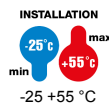

DIMENSIONAL

TECHNICAL SYMBOLOGY

IP

IP67

IK

IK08

-25 +55 °C

With screw

GWT

850 °C (active parts)
- 650 °C (passive parts)

125 °C (active parts)
- 80 °C (passive parts)

STANDARDS/APPROVALS

GEWISS S.p.A. Via A. Volta, 1
24069 Cenate Sotto - Bergamo - Italy
tel. +39 035 94 61 11 fax +39 035 94 69 09