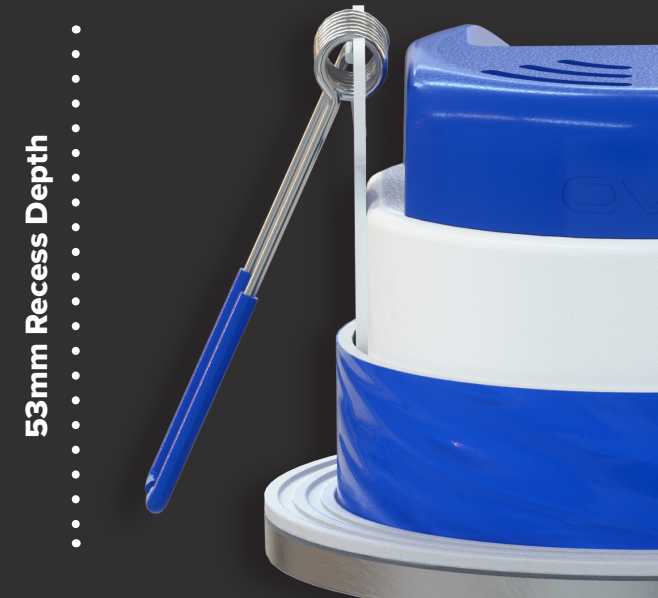

Incorporating our award winning FlameGuard® system technology, offering a 30, 60 & 90 minute fire rating and is acoustic and airflow compliant.

The new Inceptor® Omni V2 also boasts a 53mm recess depth for low profile installation, with no insulation support bracket needed thanks to the Flow™ integrated driver.

FAST FIT FLOW™ & CTA SWITCHABLE

The Omni V2 features an integrated 3 Pole Flow™ connector with built in driver and CTA switch which grants the ability to change the colour temperature instantly.

49MM FACETED LENS

The larger 49mm faceted lens provides outstanding performance, uniformity and glare control.

INSULATION COVERABLE

53mm recess depth low profile installation, with no insulation support bracket needed, thanks to the Flow™ integrated driver.

600 LUMEN LIGHT OUTPUT

The 6W Inceptor® Omni V2 has an upgraded internal driver which provides an impressive 600 (620 when in Cool White) lumen light output and a consistent 60° beam angle across all colour temperatures.