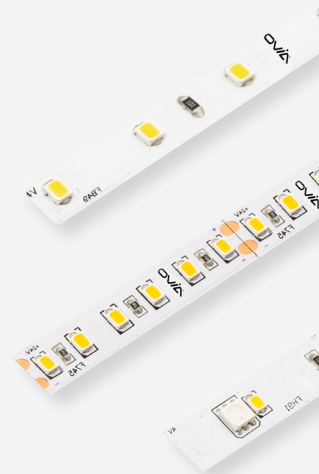

PRODUCT LISTING...

6W Dimmable IP65 LED
Downlight with CTA Switch

| CODE | DESCRIPTION |
|-------------------|------------------------------------|
| OV4700WH6D | Fire Rated Fixed Downlight - White |

*For other finishes please order the downlight and preferred bezel type and finish.

Inceptor® Omni V2
Adjustable Bezels (IP54)

| CODE | DESCRIPTION |
|------------------|----------------------------------|
| OVZ4705CH | Adjustable Bezel - Chrome |
| OVZ4705BK | Adjustable Bezel - Matt Black |
| OVZ4705SC | Adjustable Bezel - Satin Chrome |
| OVZ4705AB | Adjustable Bezel - Antique Brass |
| OVZ4705WH | Adjustable Bezel - White |

*Adjustable Angle: 7.5°

Inceptor® Omni V2
Fixed Bezels (IP65)

| CODE | DESCRIPTION |
|------------------|-----------------------------|
| OVZ4700CH | Fixed Bezel - Chrome |
| OVZ4700BK | Fixed Bezel - Matt Black |
| OVZ4700SC | Fixed Bezel - Satin Chrome |
| OVZ4700AB | Fixed Bezel - Antique Brass |
| OVZ4700WH | Fixed Bezel - White |

MORE FROM OVIA® LIGHTING...

INCEPTOR® INTENSE

Inceptor® Intense is a full range of 24V LED Strips, available in cool white, warm white and RGBW.

NOVA & OVO

Ovia's range of starlights consist of a 0.8W plastic recessed circular light and a 1.6W cast recessed circular light. All available in white, chrome and satin chrome.