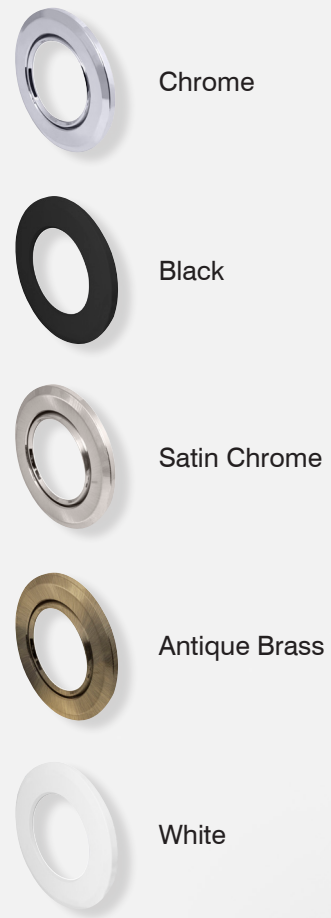

EXPLORING INCEPTOR® OMNI^{V2}

Developed from our hugely popular Inceptor Omni. The Inceptor® Omni V2 is packed full of the usual features and some added upgrades. With the installer in mind we have made the Omni V2 easier to install and customise.

FAST FIT FLOW™ & CTA SWITCHABLE

The Omni V2 features an integrated 3 Pole Flow™ connector with built in driver and CTA switch which grants the ability to change the colour temperature instantly.