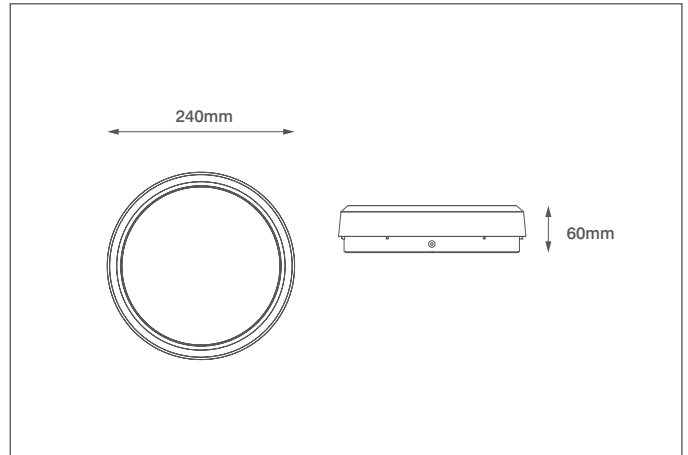

EVO SLIM MINI

Technical Specification

Product Code: OV9110010EM

Luckinslive 433364821

Description: 10W LED Bulkhead Emergency IP65 CCT White

General Information

Dimensions (mm)	240 (Dia.) x 63 (D)
Materials	Base & Diffuser: Polycarbonate (UV Stabilised)
Colour	White (RAL9016)
Product Weight (Kg)	0.85
Ingress Protection	IP65
Mounting	Ceiling or Wall
Warranty (Years)	5