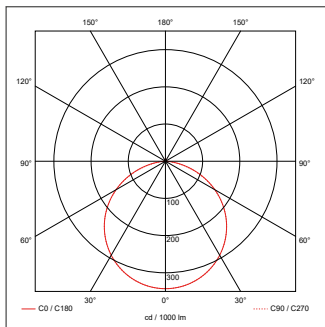

OVIA Limited, Scolmore House, Mariner, Lichfield Road Industrial Estate,

Tamworth, Staffordshire, B79 7UL United Kingdom

T: +44 (0)1827 300640

E: sales@oviaUK.com | W: oviaUK.com

Catalogue

Section

DoC

Installation