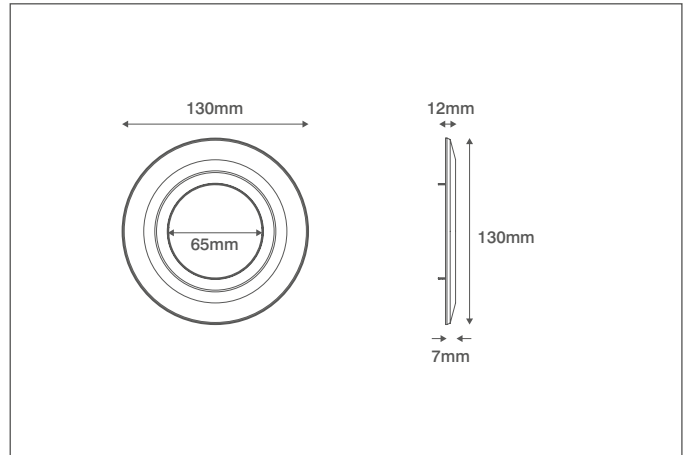

ACCESSORIES

Technical Specification

Product Code: OVSP4120CH

Description: 130mm Diameter (65mm Aperture) Converter Plate Chrome

General Information

Dimensions (mm)	130 (Dia.) x 7 (D)
Internal Aperture Dimension (mm)	65
Materials	Plate: Electroplated Steel
Finish	Polished Chrome
Product Weight (Kg)	0.1
Ingress Protection	IP20
Downlight Bezel Dimension Maximum (mm)	83
Warranty (Years)	2