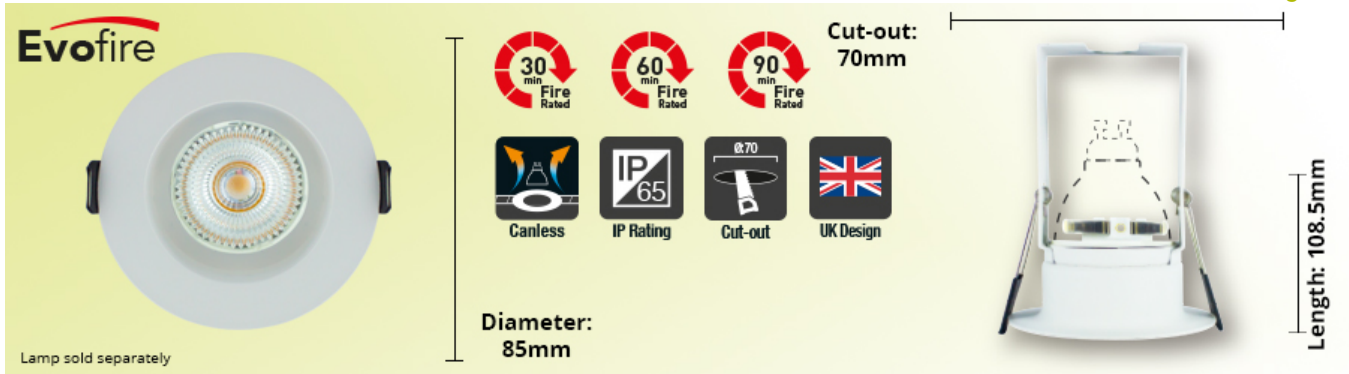

## Evofire 70mm cut-out Fire Rated Downlight Recessed White with Insulation Guard and GU10 Holder

Partcode: ILDLFR70E003 / Page: 1

The Evofire Fire Rated Downlight is a safe and attractive fitting for a GU10 or MR16 LED lamp. The fully open design of the Evofire does not conceal your lamp in a large metal canister, which can trap some of the heat it generates, lowering lamp lifetime and performance. Lamps installed in an Evofire run at up to 10 degrees C cooler than a typical can-style fire rated downlight from leading LED brands - this can extend the lifetime of your lamps.

This recessed model holds the lamp higher in the ceiling, resulting in a designer look with lower glare. The 1mm 'blend-in' bezel fits almost flush with the ceiling, making this one of the most subtle looking fire rated downlight solutions available.

### Physical Data

Product Finish: Matt white

Material: Steel, Glass

Construction: Pressed Steel, Glass

*Partcode: ILDLFR70E003 / Page: 2*

**Physical Data**

Depth: 109mm

Diameter: 85mm

Weight (Unpackaged Single Unit): 177g

Cut Out Diameter: 70mm

Lamp or Luminaire Shape: Round Recessed

Luminaire Fixing: Recessed

Fire Rating: 30, 60, 90

**Electrical Data**

*Partcode: ILDLFR70E003 / Page: 3*