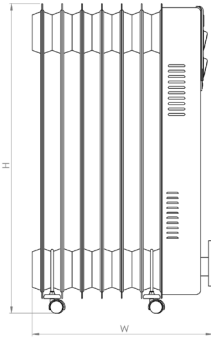

*Line diagram for 1.5 and 2.0 kW models only.

Outer Casing

Metal

Controls

Thermostat dial.

2.0 kW model only:

24 hour segment timer with 15 minute interval time slots. Switch to select on all the time or timed operation. Push segments out for the time interval heater is to be timed on. Push segments in for the time interval heater is to be timed off.

Safety

Overheat temperature protection.

IP Rating

IPX0

Electrical Connection

Supplied with a pre-wired (1.9m) black flex BS plug, cable entry to the right of the heater.

Class I

Approvals

CE

Standard Warranty

1 year parts or replacement warranty.

Product Code	Height (mm)	Width (mm)	Depth (mm)*	Weight (kg)
RAD07Y	380	310	100	3.6
RAD15Y	690	385	160	9.8
RAD20TY	690	465	160	11.8

*Depth excluding feet, depth including feet 240mm for 1.5 and 2.0 kW versions and 140mm for 0.7 kW version.