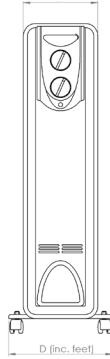

*Line diagram for 1.5 and 2.0 kW models only.

Outer Casing

Metal

Controls

Thermostat dial.

2.0 kW model only:

24 hour segment timer with 15 minute interval time slots. Switch to select on all the time or timed operation. Push segments out for the time interval heater is to be timed on. Push segments in for the time interval heater is to be timed off.

Safety

Overheat temperature protection.

IP Rating

IPX0

Electrical Connection

Supplied with a pre-wired (1.9m) black flex BS plug, cable entry to the right of the heater.

Class I

Approvals

CE

Standard Warranty

1 year parts or replacement warranty.

Product Code	Height (mm)	Width (mm)	Depth (mm)*	Weight (kg)
RAD07Y	380	310	100	3.6
RAD15Y	690	385	160	9.8
RAD20TY	690	465	160	11.8

*Depth excluding feet, depth including feet 240mm for 1.5 and 2.0 kW versions and 140mm for 0.7 kW version.