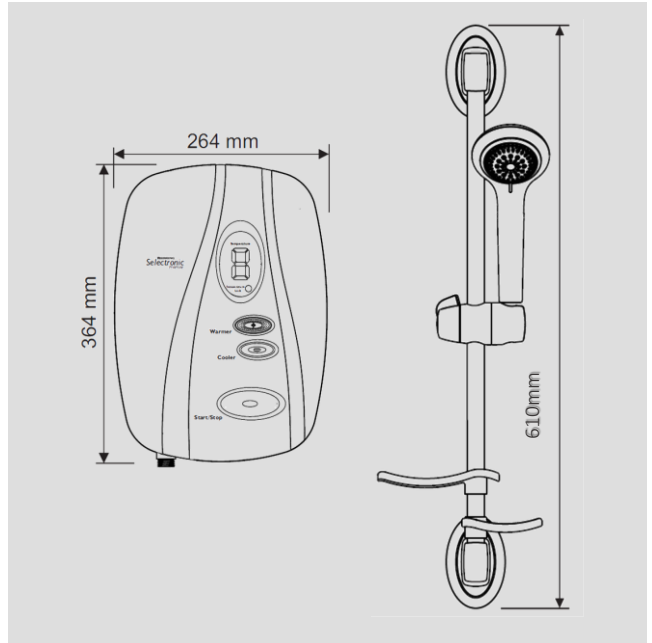

Dimensions:

Key Features

- Highly accurate, temperature control to $\pm 0.5^{\circ}\text{C}$ for a safe and comfortable showering experience
- Push button controls with audible adjustment confirmation for ease of operation
- Large LED digital temperature display
- Phased shutdown safety protection for next user cool start up and scale protection
- 3 maximum temperature limiter lock options (40°C), (41°C), (43°C) or unlocked (25 - 46°C) set at installation
- Simple push button rapid commissioning
- Data logger for user and performance analysis
- Right hand side multi-entry connection options
- 5 spray mode shower head with easy rub-clean nozzles
- 540mm stainless steel riser rail with 4-point fixing rail brackets
- 1.25 metre anti-kink flexible shower hose, adjustable handset clamp, soap dish and shower hose retaining ring

SELECTRONIC PREMIER STANDARD THERMOSTATIC SHOWER

Power and Water Connectivity

Product Packaging Data

Model	RSELP85S / 95S / 108S
Item Code:	100054 / 61 / 78
Box dimensions (mm)	580 x 325 x 145
Shower gross weight (Kg)	4.5
Shower unit net weight (Kg)	3.8
Full pallet quantity	60
Showers per layer	6

Certification

BEAB Approved	YES
BEAB CARE Approved	YES
RNIB Inclusive Design Endorsed	YES
WRAS Approved	YES
CE Marked	YES

Pack Contents

- 1 x Instant Electric Thermostatic Shower Unit
- Shower accessory kit comprising of:
 - 1 x 540mm long 22mm diameter riser rail with 4-point fixing riser rail brackets
 - 1 x 5 mode easy rub-clean showerhead
 - 1 x 1.25m anti-kink flexible shower hose
 - 1 x Adjustable shower head holder clamp
 - 1 x Soap dish
 - 1 x Shower hose retaining ring
- 1 x Screw and wall plug fixing pack
- 1 x ErP energy rating label
- 1 x Installation and user guide