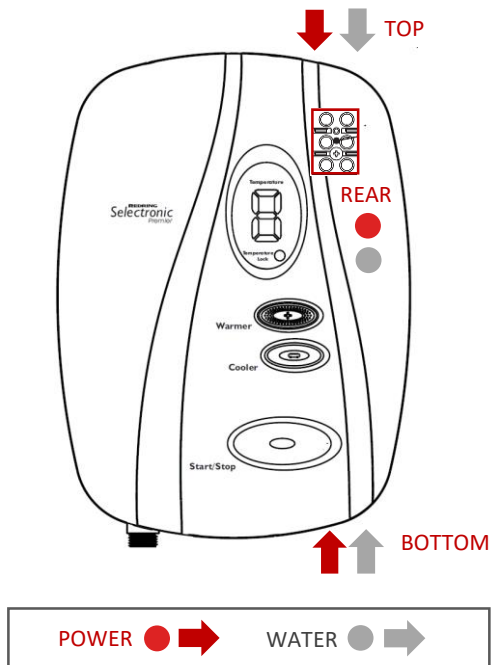

Dimensions:

Key Features

- Highly accurate, temperature control to $\pm 0.5^{\circ}\text{C}$ for a safe and comfortable showering experience
- Push button controls with audible adjustment confirmation for ease of operation
- Large LED digital temperature display
- Phased shutdown safety protection for next user cool start up and scale protection
- 3 maximum temperature limiter lock options (40°C), (41°C), (43°C) or unlocked (25 - 46°C) set at installation
- Simple push button rapid commissioning
- Data logger for user and performance analysis
- Right hand side multi-entry connection options
- 5 spray mode shower head with easy rub-clean nozzles
- 540mm stainless steel riser rail with 4-point fixing rail brackets
- 1.25 metre anti-kink flexible shower hose, adjustable handset clamp, soap dish and shower hose retaining ring

SELECTRONIC PREMIER STANDARD THERMOSTATIC SHOWER

Power and Water Connectivity

Product Packaging Data

Model	RSELP85S / 95S / 108S
Item Code:	100054 / 61 / 78
Box dimensions (mm)	580 x 325 x 145
Shower gross weight (Kg)	4.5
Shower unit net weight (Kg)	3.8
Full pallet quantity	60
Showers per layer	6

Certification

BEAB Approved	YES
BEAB CARE Approved	YES
RNIB Inclusive Design Endorsed	YES
WRAS Approved	YES
CE Marked	YES

Pack Contents

- 1 x Instant Electric Thermostatic Shower Unit
- Shower accessory kit comprising of:
 - 1 x 540mm long 22mm diameter riser rail with 4-point fixing riser rail brackets
 - 1 x 5 mode easy rub-clean showerhead
 - 1 x 1.25m anti-kink flexible shower hose
 - 1 x Adjustable shower head holder clamp
 - 1 x Soap dish
 - 1 x Shower hose retaining ring
- 1 x Screw and wall plug fixing pack
- 1 x ErP energy rating label
- 1 x Installation and user guide