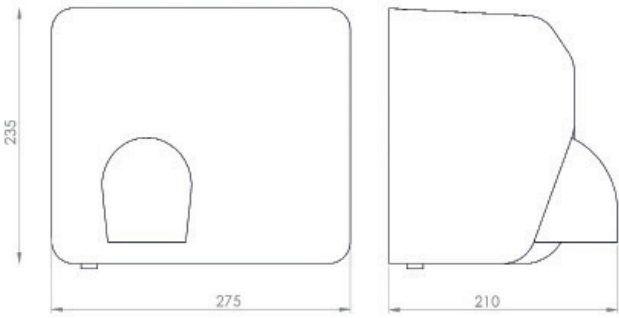

Outer Casing
Stainless steel

Heating Element
2200 W

Motor
300 W
Carbon brush
7,500 RPM

Current
10 amps

Air Speed
30 m/s

Operation
Touch free automatic.

Safety
Overheat temperature
protection.

Safety timer prevents
continuous running.

IP Rating
IPX1

Installation

Full fixing pack supplied.
Cable entry bottom left
at the base of the unit.

Electrical Connection

Installation must comply
with current IEE Regulations.

The product should be connected
to the fixed wiring of the property
via a double pole fused spur
with a minimum break capacity
of 13 amps.

Class I

Approvals
CE

Standard Warranty
3 year parts or replacement
warranty.

Product Code	Height (mm)	Width (mm)	Depth (mm)	Weight (kg)
TOR25W	235	275	210	5.7
TOR25BSS	235	275	210	5.7