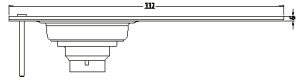

Zen Font with Drain

Usage

The Zen Font provides a stylish, sleek solution for installing a Zen tap where access to a sink is unavailable or not desired.

Features and Benefits

- Stunning tempered glass design
- High quality chrome grille and stainless steel font bowl
- Surround comes in two contemporary glass finishes, black or white
- Special order colours available at additional cost
- Font with integrated drain allows easy disposal of waste water
- Access to a drain is required
- Easy to clean
- Low maintenance
- Suitable for use with Zen Solo, Zen Spa, Ice Solo, Ice Spa and Crystal Pure taps
- Not suitable for use with a Zen Life tap which needs to be mounted over a sink

Product Code	Colour	Drain
ZENFB	Black	Yes
ZENFW	White	Yes

Font
Tempered glass

Font Bowl
Stainless steel

Grille
Chrome - diameter 125mm

Installation
Required hole diameter
for mounting tap 32mm
Sink/ counter top up
to 50mm thick.

Required hole diameter for
mounting the bowl 127mm.

The distance from the centre of the
tap hole to the centre of the font
bowl is 142mm.

Plumbing
Standard sink trap size,
34mm waste pipe.

Standard Warranty
2 years parts or replacement
warranty.

Product Code	Height (mm)*	Length (mm)	Width (mm)	Weight (kg)
ZENFB	66	332	190	0.1
ZENFW	66	332	190	0.1

* Height includes the drain, excluding the drain, the height is 28mm.