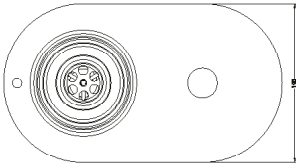

Zen Font with Drain

Usage

The Zen Font provides a stylish, sleek solution for installing a Zen tap where access to a sink is unavailable or not desired.

Features and Benefits

- Stunning tempered glass design
- High quality chrome grille and stainless steel font bowl
- Surround comes in two contemporary glass finishes, black or white
- Special order colours available at additional cost
- Font with integrated drain allows easy disposal of waste water
- Access to a drain is required
- Easy to clean
- Low maintenance
- Suitable for use with Zen Solo, Zen Spa, Ice Solo, Ice Spa and Crystal Pure taps
- Not suitable for use with a Zen Life tap which needs to be mounted over a sink

Product Code	Colour	Drain
ZENFB	Black	Yes
ZENFW	White	Yes

Font
Tempered glass

Font Bowl
Stainless steel

Grille
Chrome - diameter 125mm

Installation
Required hole diameter
for mounting tap 32mm
Sink/ counter top up
to 50mm thick.

Required hole diameter for
mounting the bowl 127mm.

The distance from the centre of the
tap hole to the centre of the font
bowl is 142mm.

Plumbing
Standard sink trap size,
34mm waste pipe.

Standard Warranty
2 years parts or replacement
warranty.

Product Code	Height (mm)*	Length (mm)	Width (mm)	Weight (kg)
ZENFB	66	332	190	0.1
ZENFW	66	332	190	0.1

* Height includes the drain, excluding the drain, the height is 28mm.